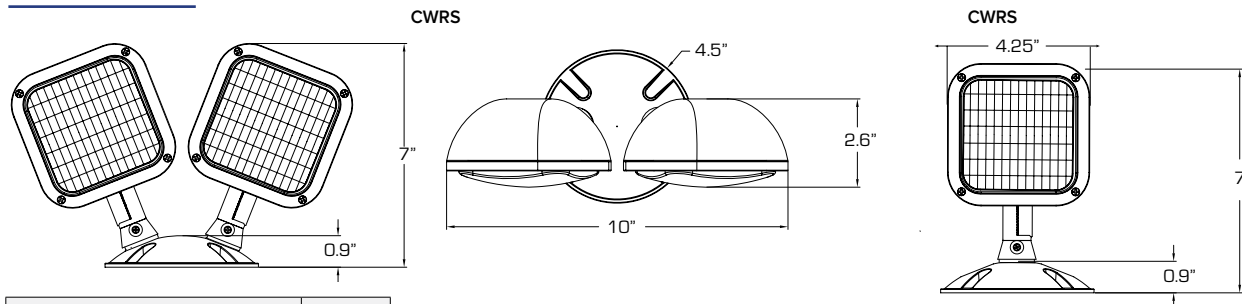

DIMENSIONS

Single Carton Weight (single)	2 lbs.
Single Carton Weight (double)	2 lbs.
Master Carton Quantity	12 each

Note:
Photometric files available for download at www.compasslightingproducts.com
Outlet box must have a minimum depth of 3" (Not Included)