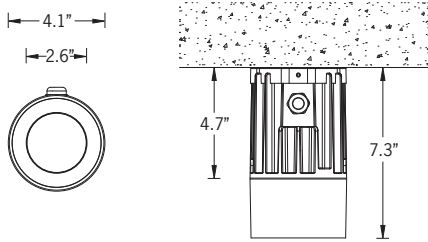

L80 /B10 at 50,000 hours (This means that at least 90% of the LED still achieve 80% of their original flux)

Surface ceiling-mounted decorative exterior downlights. Naturally beautiful and unique contemporary family, Odessa packs a punch with an abundance of options and accessories.

The Odessa family of floodlights have a modern aesthetic design and are a perfect lighting solution for most small to medium size cylinder requirements where a robust, totally waterproof product is required.

This small and medium range of high performance LED cylinders provides a robust design for demanding applications such as recreational areas, public spaces and architectural structures.

The luminaire has integrated heat sinks to facilitate LED cooling, as well as an integral driver. The Odessa is available in Very Narrow, Narrow, Medium, Wide and Very Wide light distributions. Color temperature 2700K, 3000K, 3500K and 4000K.

Luminaire has optional accessories, such as visors, louvres, colored dichroic filters and linear spread lenses. For non standard fixture variations, as well as specific reflector requirements and dichroic filters, please contact the factory. For very narrow 8° beam, see UOD-80002

To meet International Dark Sky criteria, 3000k or warmer LEDs must be selected.

21w COB 1673 Lumens
IP66 • Suitable For Wet Locations
IK07 • Impact Resistant (Vandal Resistant)
Weight 3.7 lbs