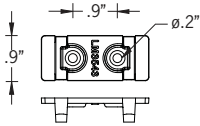

L80 /B10 at 50,000 hours (This means that at least 90% of the LED still achieve 80% of their original flux)

Surface ceiling-mounted decorative exterior downlights. Naturally beautiful and unique contemporary family, Odessa packs a punch with an abundance of options and accessories.

The Odessa family of floodlights have a modern aesthetic design and are a perfect lighting solution for most small to medium size cylinder requirements where a robust, totally waterproof product is required.

This small and medium range of high performance LED cylinders provides a robust design for demanding applications such as recreational areas, public spaces and architectural structures.

The luminaire has integrated heat sinks to facilitate LED cooling, as well as an integral driver. The Odessa is available in Very Narrow, Narrow, Medium, Wide and Very Wide light distributions. Color temperature 2700K, 3000K, 3500K and 4000K.

Luminaire has optional accessories, such as visors, louvres, colored dichroic filters and linear spread lenses. For non standard fixture variations, as well as specific reflector requirements and dichroic filters, please contact the factory. For very narrow 8° beam, see UOD-80002

To meet International Dark Sky criteria, 3000k or warmer LEDs must be selected.

21w COB 1673 Lumens
IP66 • Suitable For Wet Locations
IK07 • Impact Resistant (Vandal Resistant)
Weight 3.7 lbs

Mounting Detail