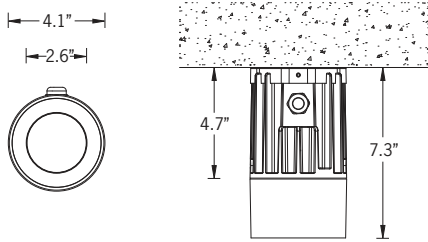

L80 /B10 at 50,000 hours (This means that at least 90% of the LED still achieve 80% of their original flux)

Surface ceiling-mounted decorative exterior downlights. Naturally beautiful and unique contemporary family, Odessa packs a punch with an abundance of options and accessories.

The Odessa family of floodlights have a modern aesthetic design and are a perfect lighting solution for most small to medium size cylinder requirements where a robust, totally waterproof product is required.

This small and medium range of high performance LED cylinders provides a robust design for demanding applications such as recreational areas, public spaces and architectural structures.

The luminaire has integrated heat sinks to facilitate LED cooling, as well as an integral driver. The Odessa is available in Very Narrow, Narrow, Medium, Wide and Very Wide light distributions. Color temperature 2700K, 3000K, 3500K and 4000K.

Luminaire has optional accessories, such as visors, louvres, colored dichroic filters and linear spread lenses. For non standard fixture variations, as well as specific reflector requirements and dichroic filters, please contact the factory. For very narrow 8° beam, see UOD-80002

To meet International Dark Sky criteria, 3000k or warmer LEDs must be selected.

11w COB 816 Lumens

IP66 • Suitable For Wet Locations

IK07 • Impact Resistant (Vandal Resistant)

Weight 3.7 lbs