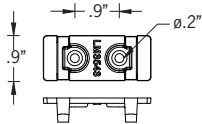

L80 /B10 at 50,000 hours (This means that at least 90% of the LED still achieve 80% of their original flux)

Surface ceiling-mounted decorative exterior downlights. Naturally beautiful and unique contemporary family, Odessa packs a punch with an abundance of options and accessories.

The Odessa family of floodlights have a modern aesthetic design and are a perfect lighting solution for most small to medium size cylinder requirements where a robust, totally waterproof product is required.

This small and medium range of high performance LED cylinders provides a robust design for demanding applications such as recreational areas, public spaces and architectural structures.

The luminaire has integrated heat sinks to facilitate LED cooling, as well as an integral driver. The Odessa is available in Very Narrow, Narrow, Medium, Wide and Very Wide light distributions. Color temperature 2700K, 3000K, 3500K and 4000K.

Luminaire has optional accessories, such as visors, louvres, colored dichroic filters and linear spread lenses. For non standard fixture variations, as well as specific reflector requirements and dichroic filters, please contact the factory. For very narrow 8° beam, see UOD-80002

To meet International Dark Sky criteria, 3000k or warmer LEDs must be selected.

11w COB 816 Lumens

IP66 • Suitable For Wet Locations

IK07 • Impact Resistant (Vandal Resistant)

Weight 3.7 lbs

Mounting Detail