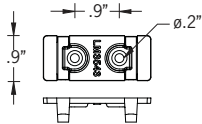

Surface ceiling-mounted decorative exterior downlights. Naturally beautiful and unique contemporary family, Odessa packs a punch with an abundance of options and accessories.

The Odessa family of floodlights have a modern aesthetic design and are a perfect lighting solution for most small to medium size cylinder requirements where a robust, totally waterproof product is required.

This small and medium range of high performance LED cylinders provides a robust design for demanding applications such as recreational areas, public spaces and architectural structures.

The luminaire has integrated heat sinks to facilitate LED cooling, as well as an integral driver. The Odessa is available in Very Narrow, Narrow, Medium, Wide and Very Wide light distributions. Color temperature 2700K, 3000K, 3500K and 4000K.

Luminaire has optional accessories, such as visors, louvres, colored dichroic filters and linear spread lenses. For non standard fixture variations, as well as specific reflector requirements and dichroic filters, please contact the factory. For very narrow 8° beam, see UOD-80002

To meet International Dark Sky criteria, 3000k or warmer LEDs must be selected.

36w COB 3326lm • 40w COB 3695lm • 43w COB 4042lm
IP66 • Suitable For Wet Locations
IK07 • Impact Resistant (Vandal Resistant)
Weight 5 lbs

Mounting Detail