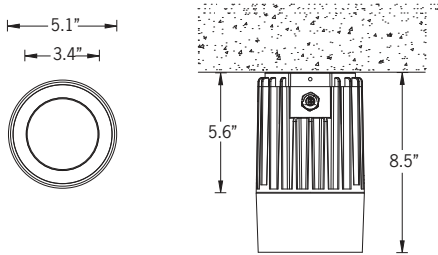

Surface ceiling-mounted decorative exterior downlights. Naturally beautiful and unique contemporary family, Odessa packs a punch with an abundance of options and accessories.

The Odessa family of floodlights have a modern aesthetic design and are a perfect lighting solution for most small to medium size cylinder requirements where a robust, totally waterproof product is required.

This small and medium range of high performance LED cylinders provides a robust design for demanding applications such as recreational areas, public spaces and architectural structures.

The luminaire has integrated heat sinks to facilitate LED cooling, as well as an integral driver. The Odessa is available in Very Narrow, Narrow, Medium, Wide and Very Wide light distributions. Color temperature 2700K, 3000K, 3500K and 4000K.

Luminaire has optional accessories, such as visors, louvres, colored dichroic filters and linear spread lenses. For non standard fixture variations, as well as specific reflector requirements and dichroic filters, please contact the factory. For very narrow 8° beam, see UOD-80002

To meet International Dark Sky criteria, 3000k or warmer LEDs must be selected.

36w COB 3326lm • 40w COB 3695lm • 43w COB 4042lm
IP66 • Suitable For Wet Locations
IK07 • Impact Resistant (Vandal Resistant)
Weight 5 lbs