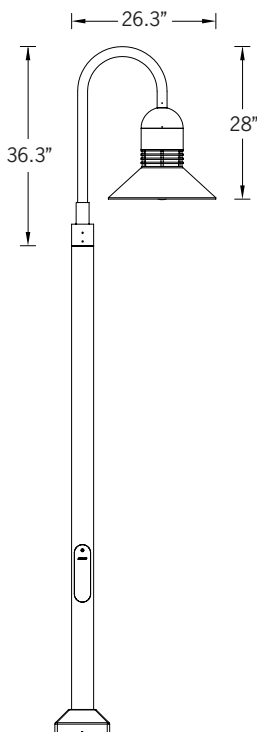

UDU-20226

Duomo Shepherds Crook Post Top

41w COB
1785 Lumens

IP55
Suitable for wet locations

IK04
Impact Resistant [Vandal Resistant]

EPA - 1.84

Weight - 55.5 lbs

POLE NOT INCLUDED