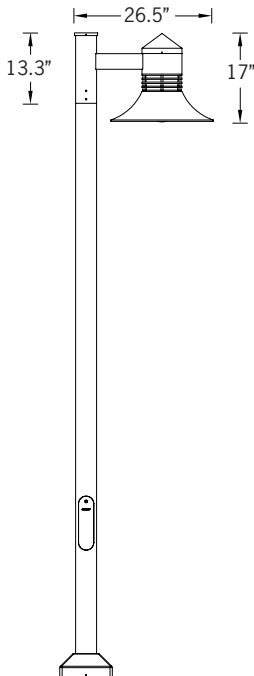

UDU-20106

Duomo Medium Post Top

41w COB
1785 Lumens

IP55
Suitable for wet locations

IK04
Impact Resistant [Vandal Resistant]

EPA - 1.64

Weight - 51.5 lbs

POLE NOT INCLUDED

Construction

Aluminum

Less than 0.1% copper content - Marine Grade 6060 extruded & LM6 Aluminum High Pressure die casting provides excellent mechanical strength, clean detailed product lines and excellent heat dissipation.

Pre paint

8 step degrease and phosphate process that includes deoxidizing and etching as well as a zinc and nickel phosphate process before product painting.

Memory Retentive -Silicon Gasket

Provided with special injection molded "fit for purpose" long life high temperature memory retentive silicon gaskets. Maintains the gaskets exact profile and seal over years of use and compression.

Thermal management

LM6 Aluminum is used for its excellent mechanical strength and thermal dissipation properties in low and high ambient temperatures. The superior thermal heat sink design by Ligman used in conjunction with the driver, controls thermals below critical temperature range to ensure maximum luminous flux output, as well as providing long LED service life and ensuring less than 10% lumen depreciation at 50,000 hours.

Surge Suppression

Standard 10kv surge suppressor provided with all fixtures.

BUG Rating

B1 - U3 - G1

Finishing

All Ligman products go through an extensive finishing process that includes fettling to improve paint adherence.

Paint

UV Stabilized 4.9Mil thick powder coat paint and baked at 200 Deg C. This process ensures that Ligman products can withstand harsh environments. Rated for use in natatoriums.

Hardware

Provided Hardware is Marine grade 316 Stainless steel.

Anti Seize Screw Holes