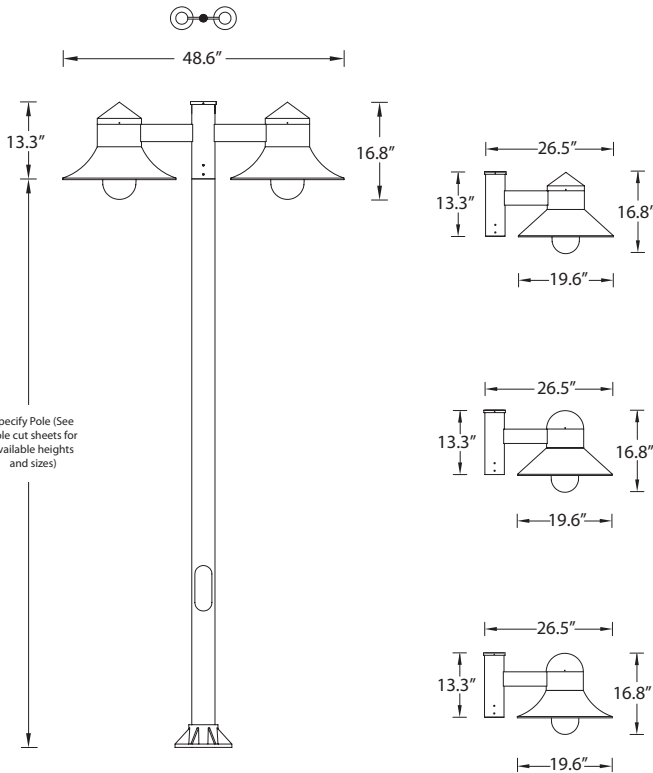

Ordering Example : UAA - 20764 - White - 2x41w - W30 - 120v - Options

PROJECT: _____ DATE: _____

TYPE: _____ QUANTITY: _____ NOTE: _____

Ligman Lighting USA reserves the right to change specifications without prior notice, please contact factory for latest information. Due to the continual improvements in LED technology data and components may change without notice.