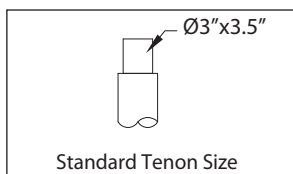

Ordering Example : UAA - 20764 - White - 2x41w - W30 - 120v - Options

PROJECT: _____ DATE: _____

TYPE: _____ QUANTITY: _____ NOTE: _____

Ligman Lighting USA reserves the right to change specifications without prior notice, please contact factory for latest information. Due to the continual improvements in LED technology data and components may change without notice.