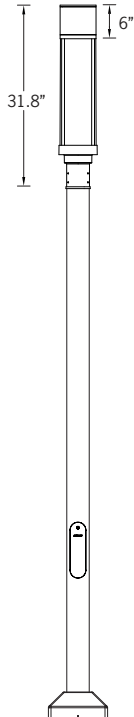

UAR-21041

Arizona 4 Post Top

28w COB
1826 Lumens

IP65
Suitable for wet locations

IK08
Impact Resistant [Vandal Resistant]

EPA - 1.15

Weight - 37.4 lbs

POLE NOT INCLUDED

This product range is available in a 28w option for the 6.3" and 37w & 39w for the 8.8" diameter post top. Customer specific wattages can be provided, contact the factory for more information.

This product range is complemented with high performance optics in the wall mounted luminaire and column configuration, to provide a consistent range of design aesthetics for the project. See website for more information.

Additional Options (Consult Factory For Pricing)

A20491
Root Mount Kit

Fixture Detail

Tenon Detail

UAR-21041

Arizona 4 Post Top

| | | | |
|----------------|--|-------------|--|
| PROJECT | | DATE | |
|----------------|--|-------------|--|

| | | | | | |
|-----------------|--|-------------|--|-------------|--|
| QUANTITY | | TYPE | | NOTE | |
|-----------------|--|-------------|--|-------------|--|

ORDERING EXAMPLE || UAR - 21041 - 28w LED - W30 - 02 - 120/277v