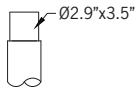

Tenon Detail