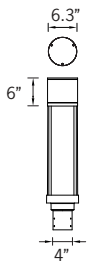

Fixture Detail