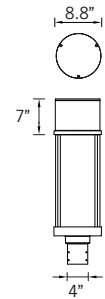

Fixture Detail