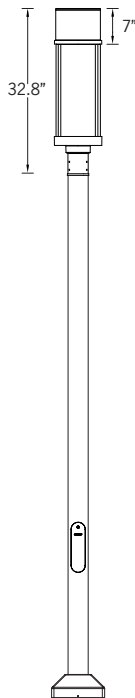

UAR-21051

Arizona 5 Post Top

39w COB
3657 Lumens

IP65
Suitable for wet locations

IK08
Impact Resistant [Vandal Resistant]

EPA - 1.48

Weight - 44 lbs

POLE NOT INCLUDED

This product range is available in a 28w option for the 6.3" and 37w & 39w for the 8.8" diameter post top. Customer specific wattages can be provided, contact the factory for more information.

This product range is complemented with high performance optics in the wall mounted luminaire and column configuration, to provide a consistent range of design aesthetics for the project. See website for more information.

Additional Options (Consult Factory For Pricing)

A20491
Root Mount Kit

Fixture Detail

Tenon Detail

PROJECT		DATE	
----------------	--	-------------	--

QUANTITY		TYPE		NOTE	
-----------------	--	-------------	--	-------------	--

- UAR-20973-39w-3657lm
- UAR-20974-37w-3697lm

Arizona 2

- UAR-20973-21131-39/2x21w
- UAR-20974-21131-37/2x21w

Arizona 2

- UAR-20973-21151-39/3x15w
- UAR-20974-21152-37/3x15w

Arizona 2

- UAR-20973-21161-39/3x15w
- UAR-20974-21162-37/3x15w