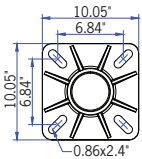

Tenon Detail

Mounting Detail