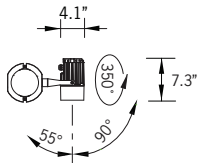

A80331
Anti Glare Visor

A80121
Honeycomb Louvre

A80214
Linear Spread

UOD-50021
GOBO Projector

Top View

Ø2.99" x 3.5"

Tenon Detail

Mounting Detail