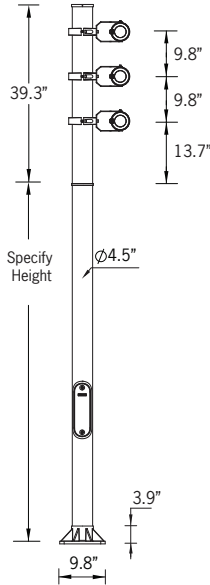

A80331
Anti Glare Visor

A80121
Honeycomb Louvre

A80214
Linear Spread

UOD-50021
GOBO Projector

Top View

Ø2.99" x 3.5"

Tenon Detail

Mounting Detail