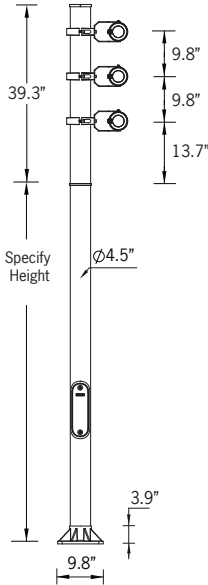

A80331
Anti Glare Visor

A80121
Honeycomb Louvre

A80214
Linear Spread

Top View

Ø2.99" x 3.5"

Tenon Detail

Mounting Detail

Specify Height