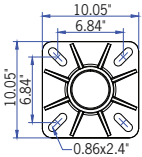

A80331
Anti Glare Visor

A80121
Honeycomb Louvre

A80214
Linear Spread

Top View

Ø2.99" x 3.5"

Tenon Detail

Mounting Detail

Specify Height