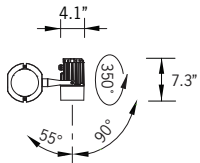

A80331
Anti Glare Visor

A80121
Honeycomb Louvre

A80214
Linear Spread

Top View

Ø2.99" x 3.5"

Tenon Detail

Mounting Detail

Specify Height