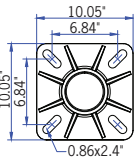

Ø2.99" x 3.5"

Tenon Detail

Mounting Detail