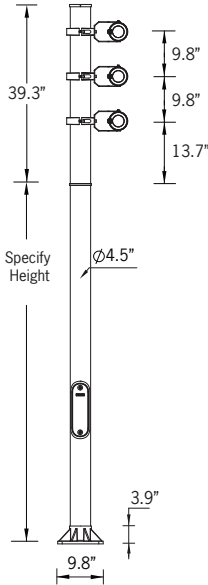

- The Odessa floodlight is available as an event pole attachment see Odessa Cluster.
- The fixture quantity, type and configuration is flexible, please contact factory for more options.

Top View

Ø2.99" x 3.5"

Tenon Detail

Mounting Detail