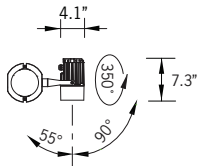

UOD-21013

Odessa 2 Medium Single Side Cluster Column

3x27w LED
3x2005 Lumens

IP65
Suitable for wet locations

IK04
Impact Resistant [Vandal Resistant]

Weight 20 lbs

POLE NOT INCLUDED

Construction

Aluminum Casting

Less than 0.1% copper content – Marine Grade 6060 extruded & LM6 Aluminum High Pressure die casting provides excellent mechanical strength, clean detailed product lines and excellent heat dissipation.

Pre paint

8 step degrease and phosphate process that includes deoxidizing and etching as well as a zinc and nickel phosphate process before product painting.

Memory Retentive -Silicon Gasket

Provided with special injection molded “fit for purpose” long life high temperature memory retentive silicon gaskets. Maintains the gaskets exact profile and seal over years of use and compression.

Thermal management

LM6 Aluminum is used for its excellent mechanical strength and thermal dissipation properties in low and high ambient temperatures. The superior thermal heat sink design by Ligman used in conjunction with the driver, controls thermals below critical temperature range to ensure maximum luminous flux output, as well as providing long LED service life and ensuring less than 10% lumen depreciation at 50,000 hours.

Surge Suppression

Standard 10kv surge suppressor provided with all fixtures.

Finishing

All Ligman products go through an extensive finishing process that includes fettling to improve paint adherence.

Paint

UV Stabilized 4.9Mil thick powder coat paint and baked at 200 Deg C. This process ensures that Ligman products can withstand harsh environments. Rated for use in natatoriums.

Hardware

Provided Hardware is Marine grade 316 Stainless steel.

Anti Seize Screw Holes