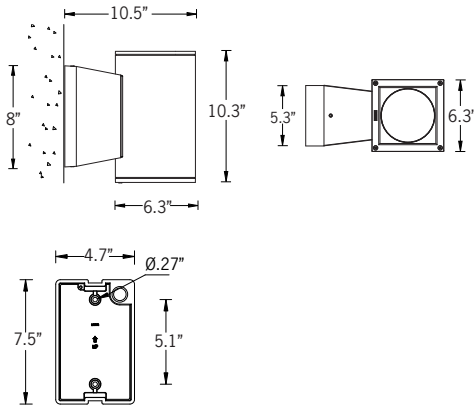

Lumen - Maintenance Life

L80 /B10 at 50,000 hours (This means that at least 90% of the LED still achieve 80% of their original flux)

Cylindrical or rectangular form surface wall-mounted downlight. High performance, high output and numerous options ensure Jet can be configured for any application.

Wall luminaires with a selection of light distributions and LED wattages, that include; narrow, medium, wide, very wide and elliptical light distributions. The Jet offers a variety of beam spread options that facilitates wider spacing and even light distribution between the light fixtures. The up/down light versions can be manufactured using different beam spreads for the up and down optics as well as different wattages upon request.

Mounting plate for 3" junction box is provided with the fixture. A 4" junction box mounting plate is available as an option, please specify. Matching surface mount conduit boxes are available as an option.

Custom round pole adapters can be manufactured to suit specific pole diameters for column mounting applications. Please contact the factory for more information.

To meet International Dark Sky criteria, 3000k or warmer LEDs must be selected and luminaire fix mounted (+/- 15° allowable to permit leveling).

39w COB 4094 Lumens

IP65 • Suitable For Wet Locations

IK08 • Impact Resistant (Vandal Resistant)

Weight 11.2 lbs

Mounting Detail