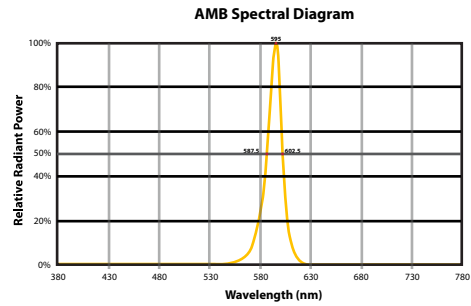

**CITY OF FLAGSTAFF & TURTLE FRIENDLY COMPLIANT**

**Narrow-Spectrum Amber LEDs**  
 Peak wavelength between 585 & 595 nanometers and a full width of 50% power no greater than 15 nanometers.