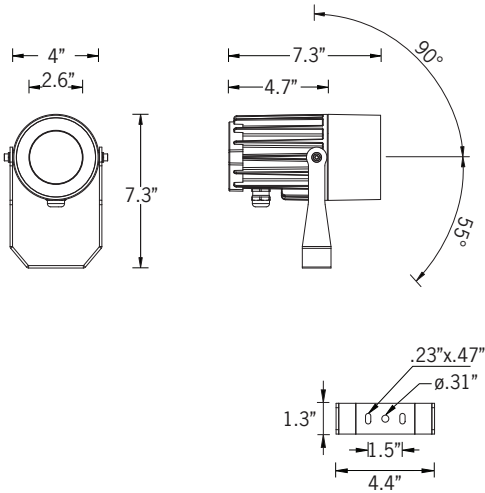

UOD-50001

Odessa 1 Small Floodlight

21w COB 1673 Lumens
IP66 • Suitable For Wet Locations
IK07 • Impact Resistant (Vandal Resistant)
Weight 3.7 lbs

Mounting Detail

Construction

Aluminum Casting

Less than 0.1% copper content - Marine Grade 6060 extruded & LM6 Aluminum High Pressure die casting provides excellent mechanical strength, clean detailed product lines and excellent heat dissipation.