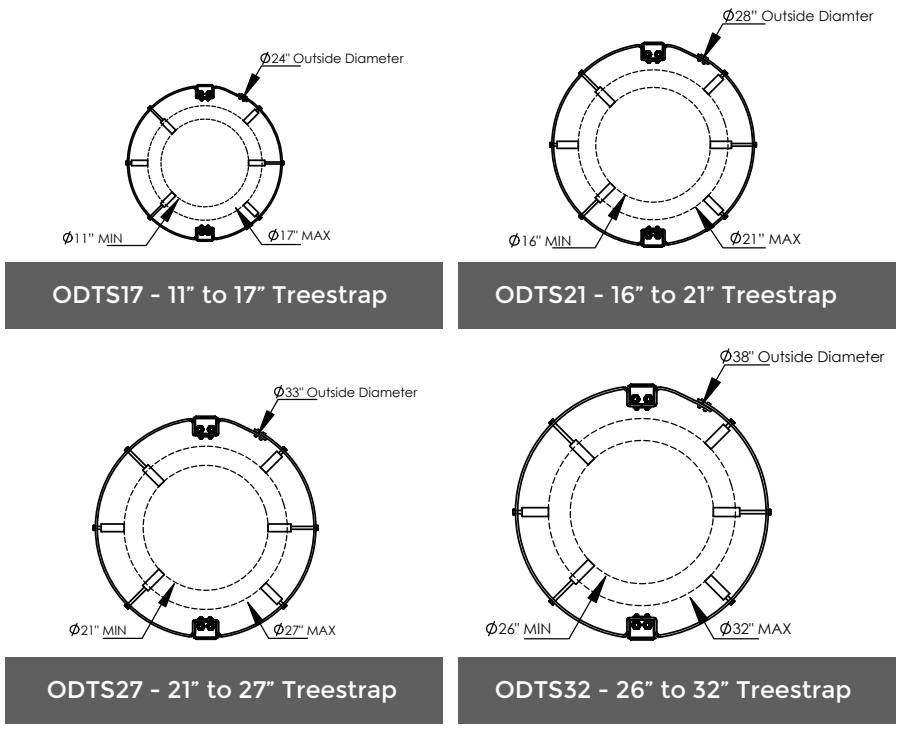

UOD-50001

Odessa 1 Small Floodlight

PROJECT					DATE	
QUANTITY		TYPE		NOTE		

ORDERING EXAMPLE || UOD-50001 - 21w - M - W30 - 03 - 120/277v

UOD-50001					
LAMP	BEAM	LED COLOR	FINISH COLOR	VOLTAGE	
21w COB 1673 Lumens	M - Medium 23° W - Wide 32° VW - Very Wide 47°	W27 - 2700K W30 - 3000K W35 - 3500K W40 - 4000K	01 - BLACK RAL 9011 02 - DARK GREY RAL 7043 03 - WHITE RAL 9003 04 - METALLIC SILVER RAL 9006 05 - MATTE SILVER RAL 9006 06 - LIGMAN BRONZE 07 - CUSTOM RAL	 120/277v Other - Specify	

ADDITIONAL OPTIONS

DIM - 0-10v Dimming	A80121 - Honeycomb Louvre	DICHROIC COLOR FILTERS	TREE STRAP	POLE CLAMP
NAT - Natatorium Rated	A50441 - Ground Spike	RD - Red Lens	ODTS17 - 11" to 17" DIA	PC4 - 4" Clamp
A80331 - Anti Glare Visor	A50181 - Surface Pedestal 24" Extended Arm	BL - Blue Lens	ODTS21 - 16" to 21" DIA	PC45 - 4.5" Clamp
A80214 - Linear Spread Lens	A50281 - 1/2" Threaded 24" Extended Arm	AM - Amber Lens	ODTS27 - 21" to 27" DIA	PC5 - 5" Clamp
		GR - Green Lens	ODTS32 - 26" to 32" DIA	PC55 - 5.5" Clamp

ODTS - Odessa Treestrap Options