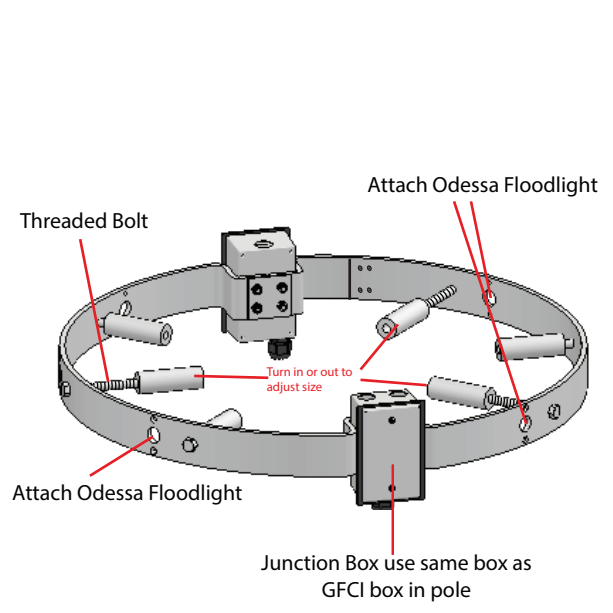

UOD-50001

Odessa 1 Small Floodlight

PROJECT					DATE	
QUANTITY		TYPE		NOTE		

ORDERING EXAMPLE || UOD-50001 - 21w - M - W30 - 03 - 120/277v

UOD-50001					
LAMP	BEAM	LED COLOR	FINISH COLOR	VOLTAGE	
21w COB 1673 Lumens	M - Medium 23° W - Wide 32° VW - Very Wide 47°	W27 - 2700K W30 - 3000K W35 - 3500K W40 - 4000K	01 - BLACK RAL 9011 02 - DARK GREY RAL 7043 03 - WHITE RAL 9003 04 - METALLIC SILVER RAL 9006 05 - MATTE SILVER RAL 9006 06 - LIGMAN BRONZE 07 - CUSTOM RAL	 120/277v Other - Specify	

ADDITIONAL OPTIONS

DIM - 0-10v Dimming	A80121 - Honeycomb Louvre	DICHROIC COLOR FILTERS	TREE STRAP	POLE CLAMP
NAT - Natatorium Rated	A50441 - Ground Spike	RD - Red Lens	ODTS17 - 11" to 17" DIA	PC4 - 4" Clamp
A80331 - Anti Glare Visor	A50181 - Surface Pedestal 24" Extended Arm	BL - Blue Lens	ODTS21 - 16" to 21" DIA	PC45 - 4.5" Clamp
A80214 - Linear Spread Lens	A50281 - 1/2" Threaded 24" Extended Arm	AM - Amber Lens	ODTS27 - 21" to 27" DIA	PC5 - 5" Clamp
		GR - Green Lens	ODTS32 - 26" to 32" DIA	PC55 - 5.5" Clamp

ODTS - Odessa Treestrap Options