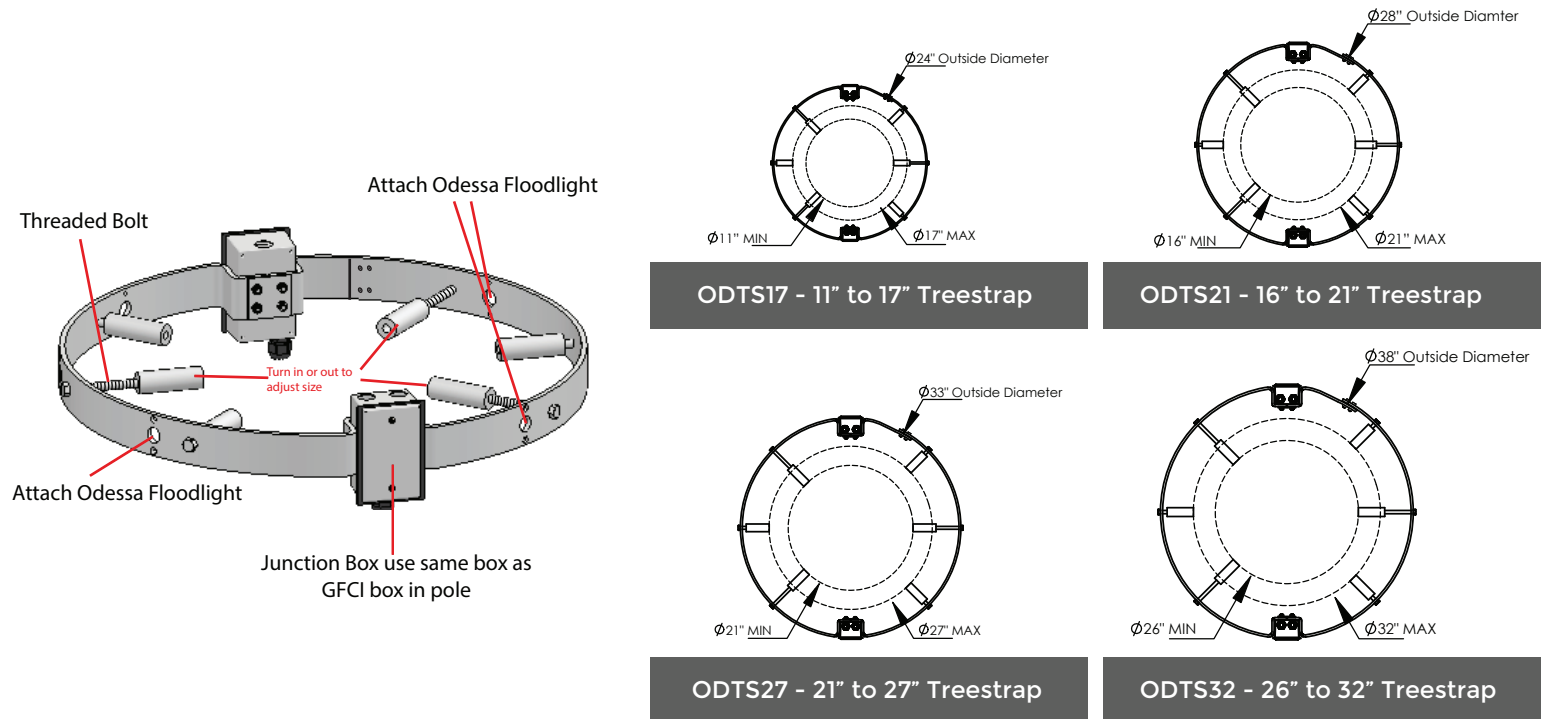

UOD-50002

Odessa 1 Small Floodlight

PROJECT					DATE	
QUANTITY		TYPE		NOTE		

ORDERING EXAMPLE || UOD-50002 - 11w - VN - W30 - 03 - 120/277v

UOD-50002					
LAMP	BEAM	LED COLOR	FINISH COLOR	VOLTAGE	
11w LED 816 Lumens	VN - Very Narrow 8°	W27 - 2700K W30 - 3000K W35 - 3500K W40 - 4000K	01 - BLACK RAL 9011 02 - DARK GREY RAL 7043 03 - WHITE RAL 9003 04 - METALLIC SILVER RAL 9006 05 - MATTE SILVER RAL 9006 06 - LIGMAN BRONZE 07 - CUSTOM RAL	120/277v Other - Specify	

ADDITIONAL OPTIONS

DIM - 0-10v Dimming	A80121 - Honeycomb Louvre	DICHROIC COLOR FILTERS	TREE STRAP	POLE CLAMP
NAT - Natatorium Rated	A50441 - Ground Spike	RD - Red Lens	ODTS17 - 11" to 17" DIA	PC4 - 4" Clamp
A80331 - Anti Glare Visor	A50181 - Surface Pedestal 24" Extended Arm	BL - Blue Lens	ODTS21 - 16" to 21" DIA	PC45 - 4.5" Clamp
A80214 - Linear Spread Lens	A50281 - 1/2" Threaded 24" Extended Arm	AM - Amber Lens	ODTS27 - 21" to 27" DIA	PC5 - 5" Clamp
		GR - Green Lens	ODTS32 - 26" to 32" DIA	PC55 - 5.5" Clamp

ODTS - Odessa Treestrap Options