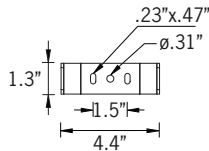

## Odessa 1 Small Floodlight

11w LED 816 Lumens  
IP66 • Suitable For Wet Locations  
IK07 • Impact Resistant (Vandal Resistant)  
Weight 3.7 lbs

Mounting Detail