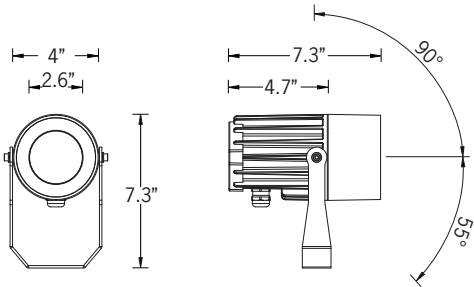

## Odessa 1 Small Floodlight

11w LED 816 Lumens  
IP66 • Suitable For Wet Locations  
IK07 • Impact Resistant (Vandal Resistant)  
Weight 3.7 lbs

Mounting Detail