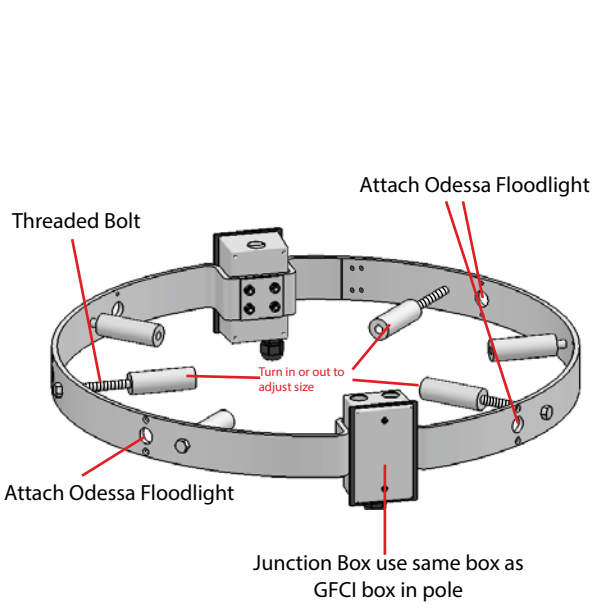

Odessa 11 Large Floodlight

PROJECT	____	DATE	____
QUANTITY	____	TYPE	____
NOTE	____		

ORDERING EXAMPLE || UOD-50131 - 70w - M - W30 - 03 - 120/277v

UOD-5013	LAMP	BEAM	LED COLOR	FINISH COLOR	VOLTAGE
UOD-50131	70w COB 8038 Lumens	N - Narrow 21° M - Medium 33°	W27 - 2700K W30 - 3000K	01 - BLACK RAL 9011 02 - DARK GREY RAL 7043	120/277v Other - Specify
UOD-50132	54w COB 6310 Lumens	W - Wide 48° VW - Very Wide 70°	W35 - 3500K W40 - 4000K	03 - WHITE RAL 9003 04 - METALLIC SILVER RAL 9006	
UOD-50133	60w COB 6890 Lumens			05 - MATTE SILVER RAL 9006 06 - LIGMAN BRONZE	
UOD-50134	50w COB 5433 Lumens			07 - CUSTOM RAL	

____	____	____	____	____	____

ADDITIONAL OPTIONS

DIM - 0-10v Dimming	A54531 - Anti Glare Louvre	DICHOIC COLOR FILTERS	TREE STRAP	POLE CLAMP
NAT - Natatorium Rated	A54121 - Honeycomb Louvre	RD - Red Lens	ODTS17 - 11" to 17" DIA	PC4 - 4" Clamp
A54331 - Anti Glare Visor	TKM - Threaded Knuckle Mount	BL - Blue Lens	ODTS21 - 16" to 21" DIA	PC45 - 4.5" Clamp
A51814 - Linear Spread Lens	PDST - Pedestal Mount	AM - Amber Lens	ODTS27 - 21" to 27" DIA	PC5 - 5" Clamp
S20LGS - Large Ground Spike 20"		GR - Green Lens	ODTS32 - 26" to 32" DIA	PC55 - 5.5" Clamp

ODTS - Odessa Treestrap Options