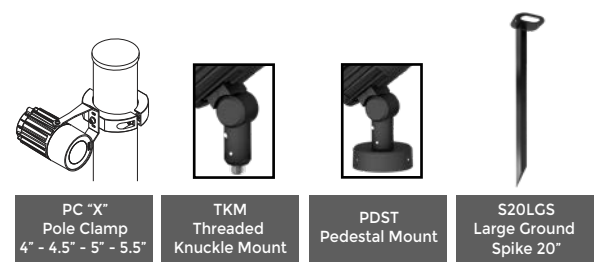

Additional Options (Consult Factory For Pricing)