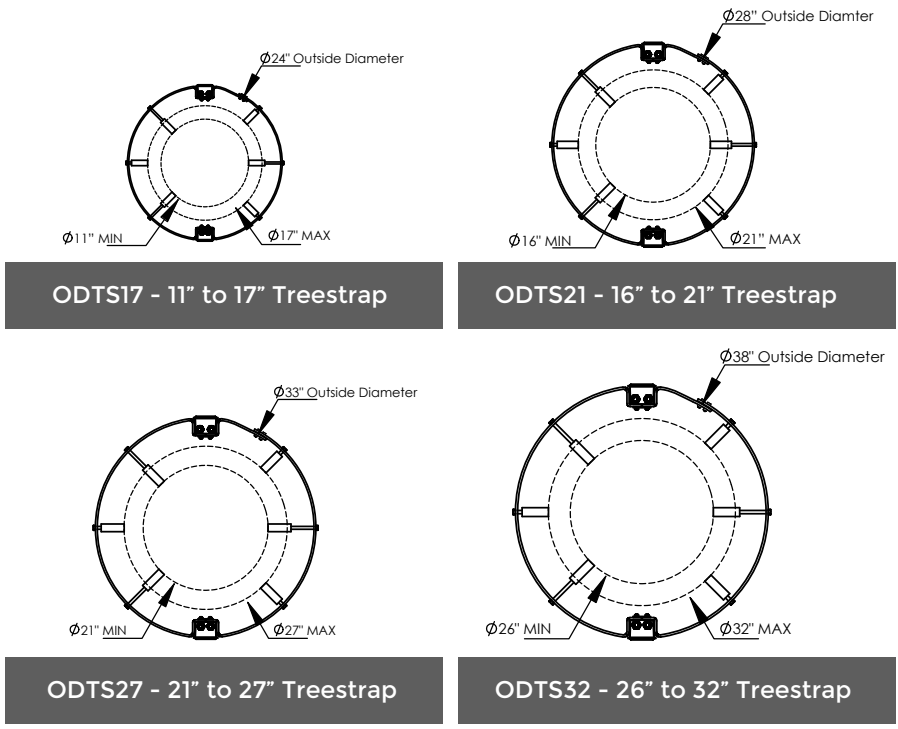

Odessa 11 Large Floodlight

PROJECT	____	DATE	____
QUANTITY	____	TYPE	____
NOTE	____		

ORDERING EXAMPLE || UOD-50131 - 70w - M - W30 - 03 - 120/277v

UOD-5013	LAMP	BEAM	LED COLOR	FINISH COLOR	VOLTAGE
UOD-50131	70w COB 8038 Lumens	N - Narrow 21° M - Medium 33°	W27 - 2700K W30 - 3000K	01 - BLACK RAL 9011 02 - DARK GREY RAL 7043	120/277v Other - Specify
UOD-50132	54w COB 6310 Lumens	W - Wide 48° VW - Very Wide 70°	W35 - 3500K W40 - 4000K	03 - WHITE RAL 9003 04 - METALLIC SILVER RAL 9006	
UOD-50133	60w COB 6890 Lumens			05 - MATTE SILVER RAL 9006 06 - LIGMAN BRONZE	
UOD-50134	50w COB 5433 Lumens			07 - CUSTOM RAL	

____	____	____	____	____	____

ADDITIONAL OPTIONS

DIM - 0-10v Dimming	A54531 - Anti Glare Louvre	DICHOIC COLOR FILTERS	TREE STRAP	POLE CLAMP
NAT - Natatorium Rated	A54121 - Honeycomb Louvre	RD - Red Lens	ODTS17 - 11" to 17" DIA	PC4 - 4" Clamp
A54331 - Anti Glare Visor	TKM - Threaded Knuckle Mount	BL - Blue Lens	ODTS21 - 16" to 21" DIA	PC45 - 4.5" Clamp
A51814 - Linear Spread Lens	PDST - Pedestal Mount	AM - Amber Lens	ODTS27 - 21" to 27" DIA	PC5 - 5" Clamp
S20LGS - Large Ground Spike 20"		GR - Green Lens	ODTS32 - 26" to 32" DIA	PC55 - 5.5" Clamp

ODTS - Odessa Treestrap Options