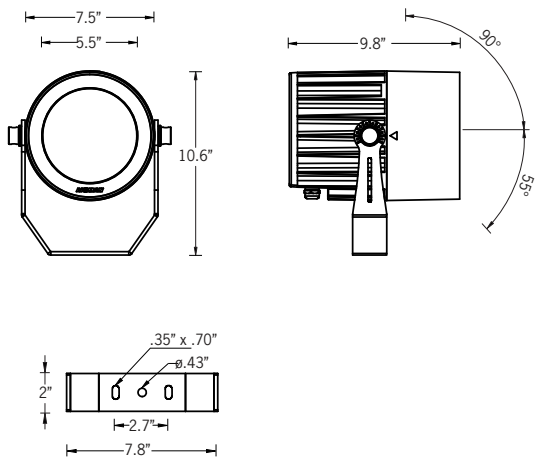

Odessa 11 Large Floodlight

Mounting Options

Construction

Aluminum Casting

Less than 0.1% copper content – Marine Grade 6060 extruded & LM6 Aluminum High Pressure die casting provides excellent mechanical strength, clean detailed product lines and excellent heat dissipation.

Pre paint

8 step degrease and phosphate process that includes deoxidizing and etching as well as a zinc and nickel phosphate process before product painting.

Memory Retentive -Silicon Gasket

Provided with special injection molded “fit for purpose” long life high temperature memory retentive silicon gaskets. Maintains the gaskets exact profile and seal over years of use and compression.

Thermal management

LM6 Aluminum is used for its excellent mechanical strength and thermal dissipation properties in low and high ambient temperatures. The superior thermal heat sink design by Ligman used in conjunction with the driver, controls thermals below critical temperature range to ensure maximum luminous flux output, as well as providing long LED service life and ensuring less than 10% lumen depreciation at 50,000 hours.

Surge Suppression

Standard 10kv surge suppressor provided with all fixtures.

BUG Rating

B3 - U1 - G0

Finishing

All Ligman products go through an extensive finishing process that includes fettling to improve paint adherence.

Paint

UV Stabilized 4.9mil thick powder coat paint and baked at 200 Deg C. This process ensures that Ligman products can withstand harsh environments. Rated for use in natatoriums.

Hardware

Provided Hardware is Marine grade 316 Stainless steel.

Anti Seize Screw Holes