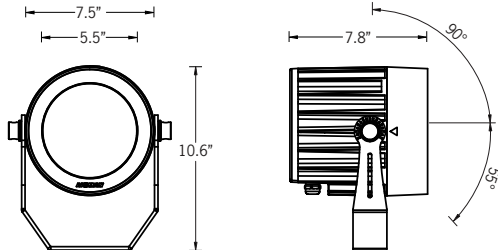

The Odessa family of floodlights have a modern aesthetic design and are a perfect lighting solution for most small to medium size spotlight and floodlight requirements. The floodlights can be aimed and locked in place to highlight specific features or elements in the environment, as well as provide security when illuminating dark areas on campuses and parks.

This small and medium range of high performance LED floodlight luminaires provides a robust design for demanding applications such as recreational areas, public spaces and architectural structures.

The luminaire has integrated heat sinks to facilitate LED cooling, as well as an integral driver. The Odessa is available in Narrow, Medium, Wide and Very Wide light distributions. Color temperature 2700K, 3000K, 3500K and 4000K. Luminaire has optional accessories, such as a ground spike, visors, louvres, and linear spread lenses.

For non standard fixture variations, as well as specific reflector requirements and, please contact the factory. 3 mounting options are available, namely yoke mount, pedestal and 1/2" threaded knuckle system with a fully rotatable with locking screw option for after installation aiming.

UOD-50141 - 62w LED 5854lm
UOD-50143 - 45w LED 4607lm
IP66 • Suitable For Wet Locations
IK07 • Impact Resistant (Vandal Resistant)
Weight 15 lbs

Mounting Detail

Additional Options (Consult Factory For Pricing)