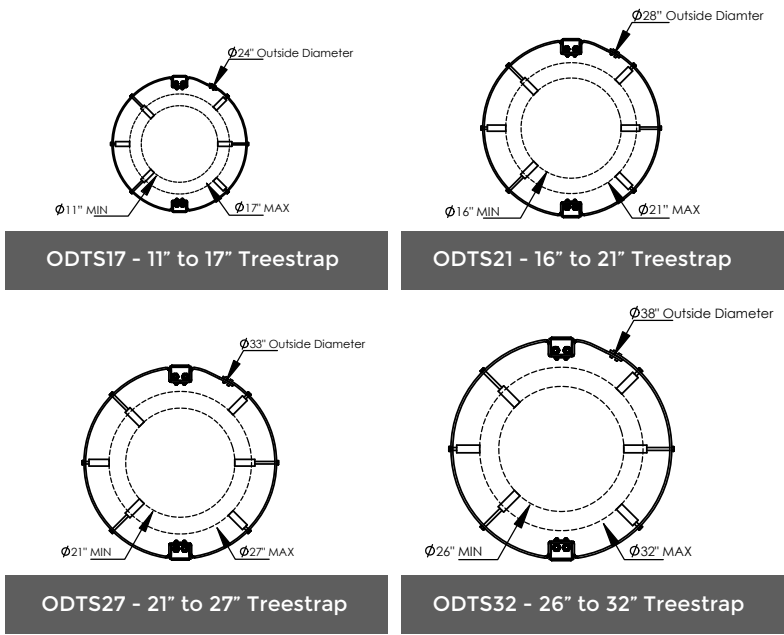

Odessa 12 Large Floodlight Yoke Mount

PROJECT	____	DATE	____
QUANTITY	____	TYPE	____
NOTE	____		

ORDERING EXAMPLE || UOD-50141 - 62w - VN - W30 - 03 - 120/277v

UOD-5014X	LAMP	BEAM	LED COLOR	FINISH COLOR	VOLTAGE
UOD-50141	62w LED 5854 Lumens	VN - Very Narrow 8°	W27 - 2700K W30 - 3000K W35 - 3500K W40 - 4000K	01 - BLACK RAL 9011 02 - DARK GREY RAL 7043 03 - WHITE RAL 9003 04 - METALLIC SILVER RAL 9006 05 - MATTE SILVER RAL 9006 06 - LIGMAN BRONZE 07 - CUSTOM RAL	120/277v Other - Specify
UOD-50143	45w LED 4607 Lumens				

____	____	____	____	____	____

ADDITIONAL OPTIONS

DIM - 0-10v Dimming	A54631 - Anti Glare Louvre	DICHROIC COLOR FILTERS	TREE STRAP	POLE CLAMP
NAT - Natatorium Rated	A54121 - Honeycomb Louvre	RD - Red Lens	ODTS17 - 11" to 17" DIA	PC4 - 4" Clamp
A54431 - Anti Glare Visor	TKM - Threaded Knuckle Mount	BL - Blue Lens	ODTS21 - 16" to 21" DIA	PC45 - 4.5" Clamp
A51814 - Linear Spread Lens	PDST - Pedestal Mount	AM - Amber Lens	ODTS27 - 21" to 27" DIA	PC5 - 5" Clamp
S20LGS - Large Ground Spike 20"		GR - Green Lens	ODTS32 - 26" to 32" DIA	PC55 - 5.5" Clamp

ODTS - Odessa Treestrap Options