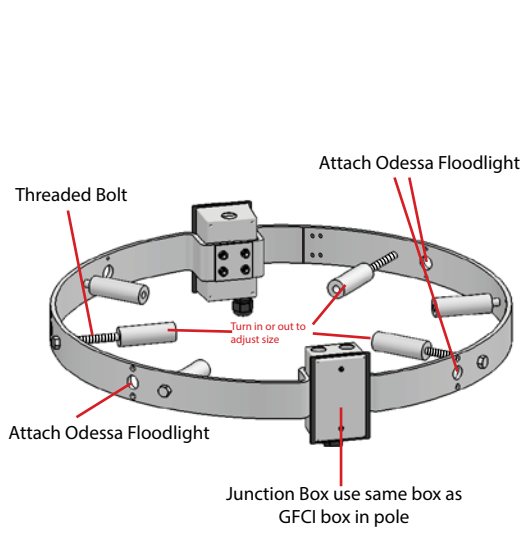

Odessa 12 Large Floodlight Yoke Mount

PROJECT	____	DATE	____
QUANTITY	____	TYPE	____
NOTE	____		

ORDERING EXAMPLE || UOD-50141 - 62w - VN - W30 - 03 - 120/277v

UOD-5014X	LAMP	BEAM	LED COLOR	FINISH COLOR	VOLTAGE
UOD-50141	62w LED 5854 Lumens	VN - Very Narrow 8°	W27 - 2700K W30 - 3000K W35 - 3500K W40 - 4000K	01 - BLACK RAL 9011 02 - DARK GREY RAL 7043 03 - WHITE RAL 9003 04 - METALLIC SILVER RAL 9006 05 - MATTE SILVER RAL 9006 06 - LIGMAN BRONZE 07 - CUSTOM RAL	120/277v Other - Specify
UOD-50143	45w LED 4607 Lumens				

____	____	____	____	____	____

ADDITIONAL OPTIONS

DIM - 0-10v Dimming	A54631 - Anti Glare Louvre	DICHROIC COLOR FILTERS	TREE STRAP	POLE CLAMP
NAT - Natatorium Rated	A54121 - Honeycomb Louvre	RD - Red Lens	ODTS17 - 11" to 17" DIA	PC4 - 4" Clamp
A54431 - Anti Glare Visor	TKM - Threaded Knuckle Mount	BL - Blue Lens	ODTS21 - 16" to 21" DIA	PC45 - 4.5" Clamp
A51814 - Linear Spread Lens	PDST - Pedestal Mount	AM - Amber Lens	ODTS27 - 21" to 27" DIA	PC5 - 5" Clamp
S20LGS - Large Ground Spike 20"		GR - Green Lens	ODTS32 - 26" to 32" DIA	PC55 - 5.5" Clamp

ODTS - Odessa Treestrap Options