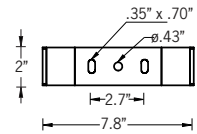

The Odessa family of floodlights have a modern aesthetic design and are a perfect lighting solution for most small to medium size spotlight and floodlight requirements. The floodlights can be aimed and locked in place to highlight specific features or elements in the environment, as well as provide security when illuminating dark areas on campuses and parks.

This small and medium range of high performance LED floodlight luminaires provides a robust design for demanding applications such as recreational areas, public spaces and architectural structures.

The luminaire has integrated heat sinks to facilitate LED cooling, as well as an integral driver. The Odessa is available in Narrow, Medium, Wide and Very Wide light distributions. Color temperature 2700K, 3000K, 3500K and 4000K. Luminaire has optional accessories, such as a ground spike, visors, louvres, and linear spread lenses.

For non standard fixture variations, as well as specific reflector requirements and, please contact the factory. 3 mounting options are available, namely yoke mount, pedestal and 1/2" threaded knuckle system with a fully rotatable with locking screw option for after installation aiming.

UOD-50141 - 62w LED 5854lm
UOD-50143 - 45w LED 4607lm
IP66 • Suitable For Wet Locations
IK07 • Impact Resistant (Vandal Resistant)
Weight 15 lbs

Mounting Detail

Additional Options (Consult Factory For Pricing)