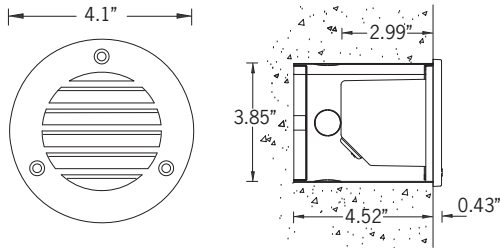

5w COB 46 Lumens
 IP65 • Suitable For Wet Locations
 IK07 • Impact Resistant (Vandal Resistant)
 Weight 1.1 lbs

Construction

Aluminum Casting

Less than 0.1% copper content – Marine Grade 6060 extruded & LM6 Aluminum High Pressure die casting provides excellent mechanical strength, clean detailed product lines and excellent heat dissipation.