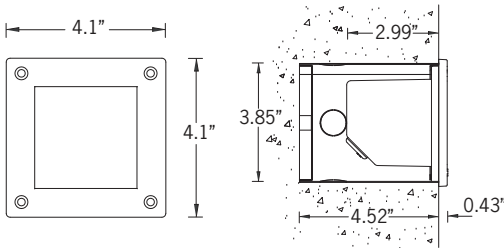

## Vios 2 Square

(LLTH # UVI-40317)

**LIGMAN**  
LIGHTING USA

5w COB 225 Lumens

IP65 • Suitable For Wet Locations

IK07 • Impact Resistant (Vandal Resistant)

Weight 1.3 lbs