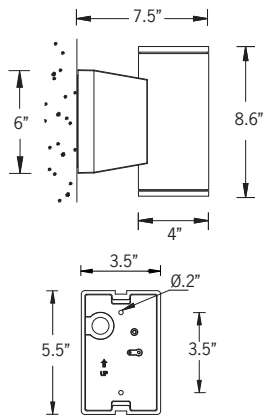

Lumen - Maintenance Life

L80 /B10 at 50,000 hours (This means that at least 90% of the LED still achieve 80% of their original flux)

Cylindrical or rectangular form surface wall-mounted downlight. High performance, high output and numerous options ensure Jet can be configured for any application.

Wall luminaires with a selection of light distributions and LED wattages, that include; narrow, medium, wide, very wide and elliptical light distributions. The Jet offers a variety of beam spread options that facilitates wider spacing and even light distribution between the light fixtures. The up/down light versions can be manufactured using different beam spreads for the up and down optics as well as different wattages upon request.

Mounting plate for 3" junction box is provided with the fixture. A 4" junction box mounting plate is available as an option, please specify. Matching surface mount conduit boxes are available as an option.

Custom round pole adapters can be manufactured to suit specific pole diameters for column mounting applications. Please contact the factory for more information.

For the Square downlight option, see Jet 32, 34 and 52. For type II, III & IV distributions, see Tango 29 to 32 surface wall luminaires.

For RGBW options, see Jet 51 to 54.

2x14w COB 2x1618 Lumens
IP65 • Suitable For Wet Locations
IK08 • Impact Resistant (Vandal Resistant)
Weight 6 lbs

Mounting Detail