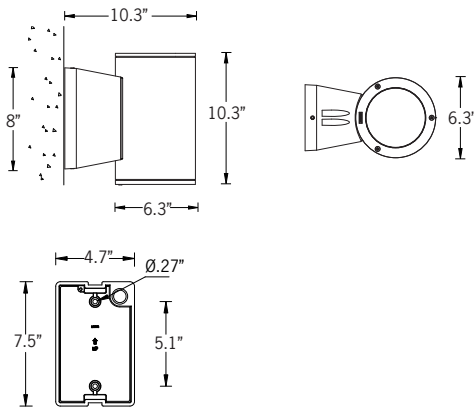

Lumen - Maintenance Life

L80 /B10 at 50,000 hours (This means that at least 90% of the LED still achieve 80% of their original flux)

Cylindrical or rectangular form surface wall-mounted downlight. High performance, high output and numerous options ensure Jet can be configured for any application.

Wall luminaires with a selection of light distributions and LED wattages, that include; narrow, medium, wide, very wide and elliptical light distributions. The Jet offers a variety of beam spread options that facilitates wider spacing and even light distribution between the light fixtures. The up/down light versions can be manufactured using different beam spreads for the up and down optics as well as different wattages upon request.

Mounting plate for 3" junction box is provided with the fixture. A 4" junction box mounting plate is available as an option, please specify. Matching surface mount conduit boxes are available as an option.

Custom round pole adapters can be manufactured to suit specific pole diameters for column mounting applications. Please contact the factory for more information.

For the Square downlight option, see Jet 32, 34 and 52. For type II, III & IV distributions, see Tango 29 to 32 surface wall luminaires.

For RGBW options, see Jet 51 to 54.

2x39w COB 2x4094 Lumens
IP65 • Suitable For Wet Locations
IK08 • Impact Resistant (Vandal Resistant)
Weight 8.3 lbs

Mounting Detail