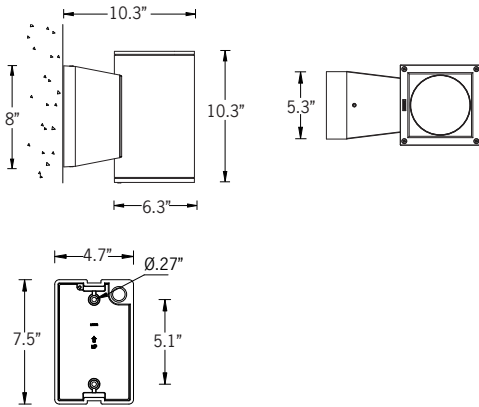

Lumen - Maintenance Life

L80 /B10 at 50,000 hours (This means that at least 90% of the LED still achieve 80% of their original flux)

Cylindrical or rectangular form surface wall-mounted downlight. High performance, high output and numerous options ensure Jet can be configured for any application.

Wall luminaires with a selection of light distributions and LED wattages, that include; narrow, medium, wide, very wide and elliptical light distributions. The Jet offers a variety of beam spread options that facilitates wider spacing and even light distribution between the light fixtures. The up/down light versions can be manufactured using different beam spreads for the up and down optics as well as different wattages upon request.

Mounting plate for 3” junction box is provided with the fixture. A 4” junction box mounting plate is available as an option, please specify. Matching surface mount conduit boxes are available as an option.

Custom round pole adapters can be manufactured to suit specific pole diameters for column mounting applications. Please contact the factory for more information.

For the cylindrical downlight option, see Jet 35, 37 and 51. For type II, III & IV distributions, see Tango 29 to 32 surface wall luminaires. For RGBW options, see Jet 51 to 54.

2x39w COB 2x4094 Lumens
IP65 • Suitable For Wet Locations
IK08 • Impact Resistant (Vandal Resistant)
Weight 8.3 lbs

Mounting Detail