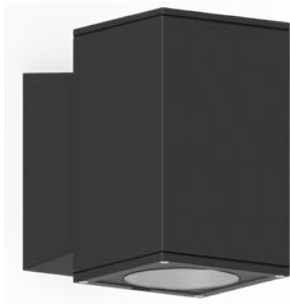

## Jet 38 Square Surface Up/Downlight