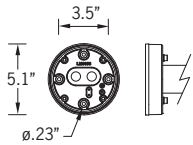

Mounting Detail