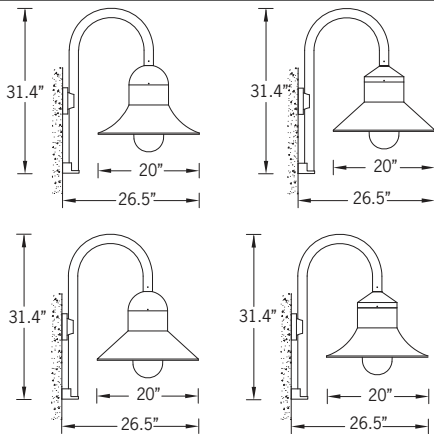

UAA-30186

Atlantic 9 Medium Shade Shepherds Crook

41w COB 2632 Lumens | 29w COB 1856 Lumens
IP55 • Suitable For Wet Locations
IK04 • Impact Resistant
Weight 20 lbs

Construction

Aluminum

Less than 0.1% copper content - Marine Grade 6060 extruded & LM6 Aluminum High Pressure die casting provides excellent mechanical strength, clean detailed product lines and excellent heat dissipation.

Pre paint

8 step degrease and phosphate process that includes deoxidizing and etching as well as a zinc and nickel phosphate process before product painting.

Memory Retentive -Silicon Gasket

Provided with special injection molded "fit for purpose" long life high temperature memory retentive silicon gaskets. Maintains the gaskets exact profile and seal over years of use and compression.

Thermal management

LM6 Aluminum is used for its excellent mechanical strength and thermal dissipation properties in low and high ambient temperatures. The superior thermal heat sink design by Ligman used in conjunction with the driver, controls thermals below critical temperature range to ensure maximum luminous flux output, as well as providing long LED service life and ensuring less than 10% lumen depreciation at 50,000 hours.

Surge Suppression

Standard 10kv surge suppressor provided with all fixtures.

BUG Rating

B1 - U3 - G1

Finishing

All Ligman products go through an extensive finishing process that includes fettling to improve paint adherence.

Paint

UV Stabilized 4.9Mil thick powder coat paint and baked at 200 Deg C. This process ensures that Ligman products can withstand harsh environments. Rated for use in natatoriums.

Hardware

Provided Hardware is Marine grade 316 Stainless steel.

Anti Seize Screw Holes