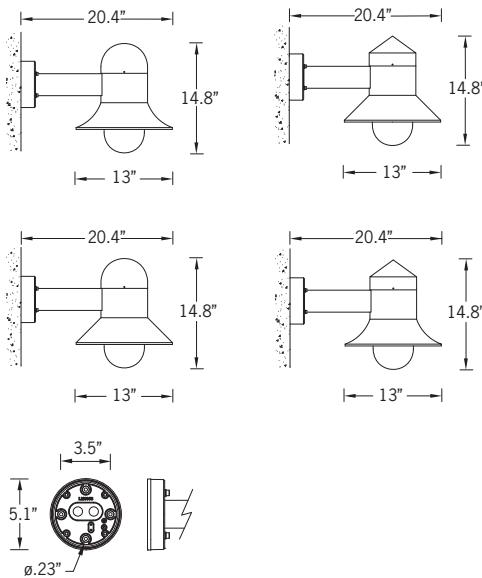

UAA-30146

Atlantic 7 Small Shade Surface

29w COB 1105 Lumens
IP55 • Suitable For Wet Locations
IK04 • Impact Resistant
Weight 14 lbs

Mounting Detail

Construction

Aluminum

Less than 0.1% copper content - Marine Grade 6060 extruded & LM6 Aluminum High Pressure die casting provides excellent mechanical strength, clean detailed product lines and excellent heat dissipation.