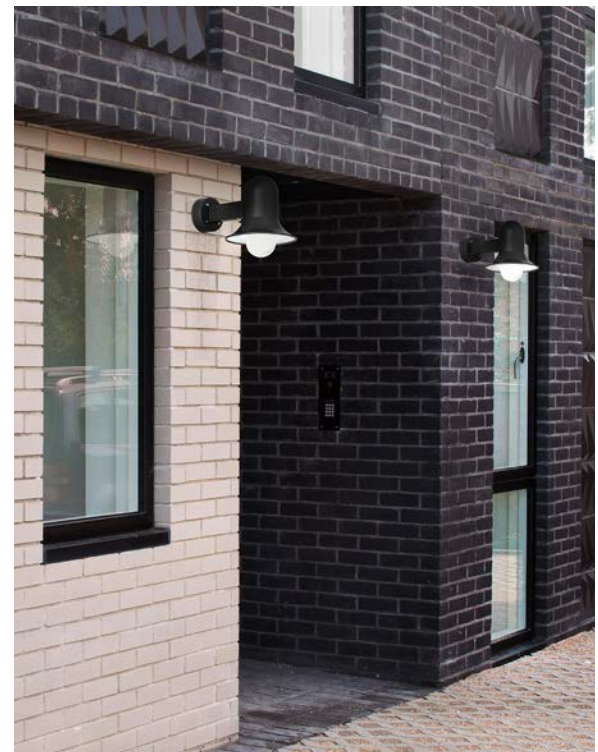

UAA-30156

Atlantic 8 Medium Shade Surface

41w COB 2636 Lumens | 29w COB 1856 Lumens
IP55 • Suitable For Wet Locations
IK04 • Impact Resistant
Weight 20 lbs

Mounting Detail

Construction

Aluminum

Less than 0.1% copper content - Marine Grade 6060 extruded & LM6 Aluminum High Pressure die casting provides excellent mechanical strength, clean detailed product lines and excellent heat dissipation.

Pre paint

8 step degrease and phosphate process that includes deoxidizing and etching as well as a zinc and nickel phosphate process before product painting.

Memory Retentive -Silicon Gasket

Provided with special injection molded "fit for purpose" long life high temperature memory retentive silicon gaskets. Maintains the gaskets exact profile and seal over years of use and compression.

Thermal management

LM6 Aluminum is used for its excellent mechanical strength and thermal dissipation properties in low and high ambient temperatures. The superior thermal heat sink design by Ligman used in conjunction with the driver, controls thermals below critical temperature range to ensure maximum luminous flux output, as well as providing long LED service life and ensuring less than 10% lumen depreciation at 50,000 hours.

Surge Suppression

Standard 10kv surge suppressor provided with all fixtures.

BUG Rating

B0-U2-G1

Finishing

All Ligman products go through an extensive finishing process that includes fettling to improve paint adherence.

Paint

UV Stabilized 4.9Mil thick powder coat paint and baked at 200 Deg C. This process ensures that Ligman products can withstand harsh environments. Rated for use in natatoriums.

Hardware

Provided Hardware is Marine grade 316 Stainless steel.

Anti Seize Screw Holes