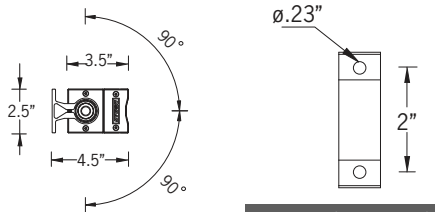

## Light Linear LA 6 Surface Floodlight

28w LED 2847 Lumens  
IP65 • Suitable For Wet Locations  
IK10 • Impact Resistant (Vandal Resistant)  
Weight 8 lbs

Mounting Detail

Continuous Row Mounting  
(Waterproof wiring gland configuration must be specified)