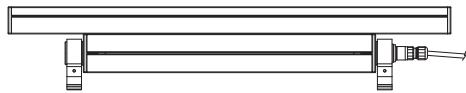

1GL - One Gland for Single Fixture and End Installation

CNCT	
	Specify Quantity

2GL	
	Specify Quantity