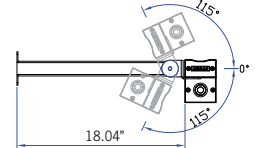

### Additional Options (Consult Factory For Pricing)

ADJ3 - 3" Extended Arm

ADJ6 - 6" Extended Arm

ADJ12 - 12" Extended Arm

ADJ18 - 18" Extended Arm

TKM - Threaded Knuckle Mount