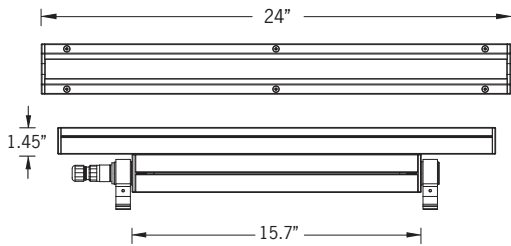

## Light Linear LA 6 Surface Floodlight

28w LED 2847 Lumens  
IP65 • Suitable For Wet Locations  
IK10 • Impact Resistant (Vandal Resistant)  
Weight 8 lbs

Mounting Detail

Continuous Row Mounting  
(Waterproof wiring gland configuration must be specified)