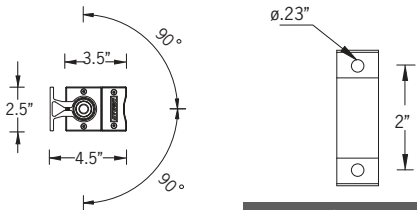

## Light Linear LA 6 Surface Floodlight

55w LED 5703 Lumens  
IP65 • Suitable For Wet Locations  
IK10 • Impact Resistant (Vandal Resistant)  
Weight 12.5 lbs

Mounting Detail

Continuous Row Mounting  
(Waterproof wiring gland configuration must be specified)