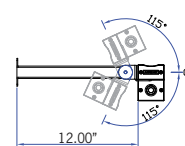

ADJ12 - 12" Extended Arm