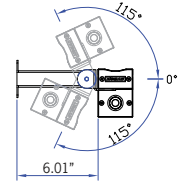

ADJ6 - 6" Extended Arm