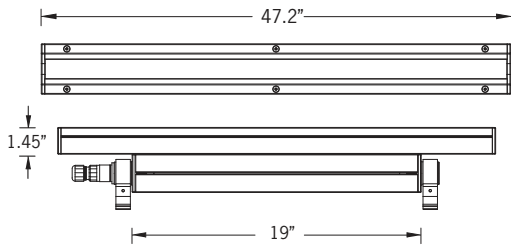

## Light Linear LA 6 Surface Floodlight

55w LED 5703 Lumens  
IP65 • Suitable For Wet Locations  
IK10 • Impact Resistant (Vandal Resistant)  
Weight 12.5 lbs

Mounting Detail

Continuous Row Mounting  
(Waterproof wiring gland configuration must be specified)