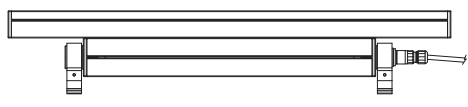

ULA-30002

Light Linear LA 6 Surface Floodlight

PROJECT		DATE	

QUANTITY		TYPE		NOTE	

ORDERING EXAMPLE || ULA - 30002 - 55w LED - N - W30 - 02 - 120/277v

ULA-30002					
LAMP	BEAM	LED COLOR	FINISH COLOR	VOLTAGE	
55w LED 5703 Lumens	VN - Very Narrow 12° N - Narrow 14° M - Medium 24° W - Wide 42° E - Elliptical 18° x 35°	W27 - 2700K W30 - 3000K W35 - 3500K W40 - 4000K	01 - BLACK RAL 9011 02 - DARK GREY RAL 7043 03 - WHITE RAL 9003 04 - METALLIC SILVER RAL 9006 05 - MATTE SILVER RAL 9006 06 - LIGMAN BRONZE 07 - CUSTOM RAL	 120/277v Other - Specify	

ADDITIONAL OPTIONS

- F - Frosted Lens
- DIM - 0-10v Dimming
- NAT - Natatorium Rated
- TKM - Threaded Knuckle Mount
- ADJ3 - 3" Extended Arm
- ADJ6 - 6" Extended Arm
- ADJ12 - 12" Extended Arm
- ADJ18 - 18" Extended Arm

CABLE GLAND

Ligman supplies this luminaire with 3ft of cable to connect to power and where specified controls. [Additional cable lengths can be provided and should be specified]

It is important to identify what configuration is required for the installation [One Gland or Two Gland Units]
A waterproof cable connector can be provided and should be ordered as an optional extra

1GL	
	Specify Quantity

1GL - One Gland for Single Fixture and End Installation

CNCT	
	Specify Quantity

2GL	
	Specify Quantity