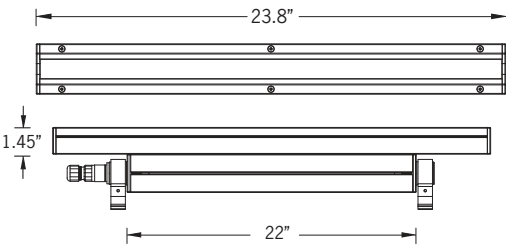

## Light Linear LA 7 RGBW Surface Floodlight

RGBW

**33w LED 2018 Lumens**  
**IP65 • Suitable For Wet Locations**  
**IK10 • Impact Resistant (Vandal Resistant)**  
**Weight 8.3 lbs**

Mounting Detail

**Continuous Row Mounting**  
 (Waterproof wiring gland configuration must be specified)