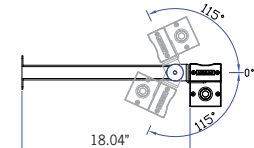

### Additional Options (Consult Factory For Pricing)

ADJ3 - 3" Extended Arm

ADJ6 - 6" Extended Arm

ADJ12 - 12" Extended Arm

ADJ18 - 18" Extended Arm

TKM - Threaded Knuckle Mount