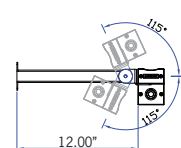

ADJ12 - 12" Extended Arm