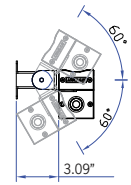

Additional Options (Consult Factory For Pricing)

ADJ3 - 3" Extended Arm