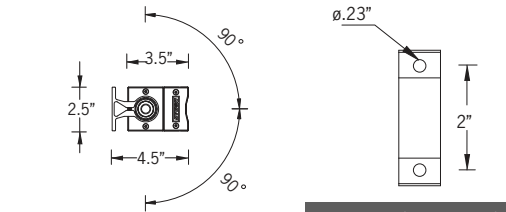

## Light Linear LA 7 RGBW Surface Floodlight

RGBW

**33w LED 2018 Lumens**  
**IP65 • Suitable For Wet Locations**  
**IK10 • Impact Resistant (Vandal Resistant)**  
**Weight 8.3 lbs**

Mounting Detail

**Continuous Row Mounting**  
 (Waterproof wiring gland configuration must be specified)