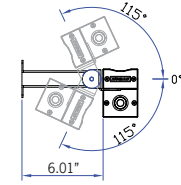

ADJ6 - 6" Extended Arm