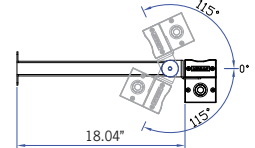

ADJ18 - 18" Extended Arm