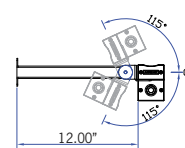

ADJ12 - 12" Extended Arm