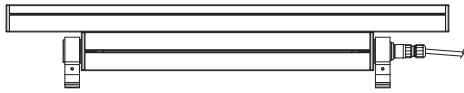

1GL - One Gland for Single Fixture and End Installation

CNCT	
	Specify Quantity

EXTRA CABLE LENGTH

Specify Cable Length in Feet

Custom lengths can be provided as an option [contact factory for pricing]

2GL	
	Specify Quantity