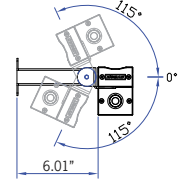

ADJ6 - 6" Extended Arm