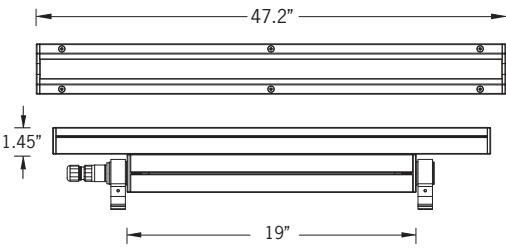

ULA-30014

Light Linear LA 7 RGBW Surface Floodlight

RGBW

66w LED 4026 Lumens
IP65 • Suitable For Wet Locations
IK10 • Impact Resistant (Vandal Resistant)
Weight 11.6 lbs

Mounting Detail

Continuous Row Mounting
(Waterproof wiring gland configuration must be specified)