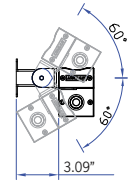

Additional Options (Consult Factory For Pricing)

ADJ3 - 3" Extended Arm