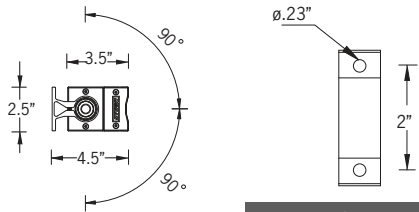

ULA-30014

Light Linear LA 7 RGBW Surface Floodlight

RGBW

66w LED 4026 Lumens
IP65 • Suitable For Wet Locations
IK10 • Impact Resistant (Vandal Resistant)
Weight 11.6 lbs

Mounting Detail

Continuous Row Mounting
(Waterproof wiring gland configuration must be specified)