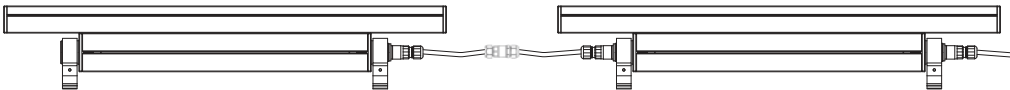

2GL - Two Gland for Continuous Row Mounting