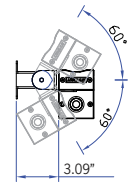

Additional Options (Consult Factory For Pricing)

ADJ3 - 3" Extended Arm