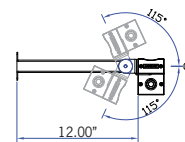

ADJ12 - 12" Extended Arm