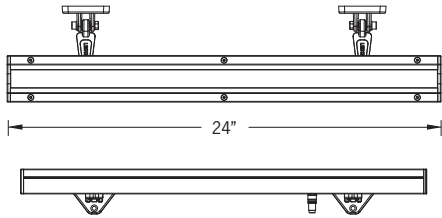

ULA-30021

Light Linear LA 8 Surface Floodlight

28w LED 2847 Lumens
IP65 • Suitable For Wet Locations
IK10 • Impact Resistant (Vandal Resistant)
Weight 4.6 lbs

Mounting Detail

End-To-End Row Mounting

Construction