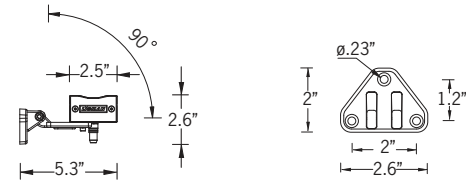

ULA-30021

Light Linear LA 8 Surface Floodlight

28w LED 2847 Lumens
IP65 • Suitable For Wet Locations
IK10 • Impact Resistant (Vandal Resistant)
Weight 4.6 lbs

Mounting Detail

End-To-End Row Mounting

Construction