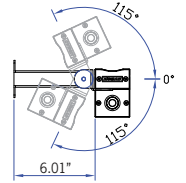

ADJ6 - 6" Extended Arm