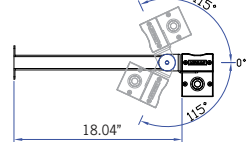

ADJ18 - 18" Extended Arm