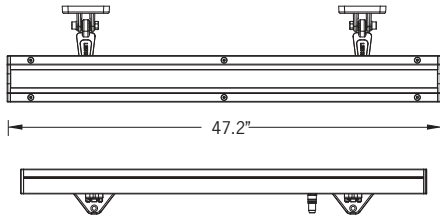

ULA-30022

Light Linear LA 8 Surface Floodlight

55w LED 5703 Lumens
IP65 • Suitable For Wet Locations
IK10 • Impact Resistant (Vandal Resistant)
Weight 8.8 lbs

Mounting Detail

End-To-End Row Mounting

Construction