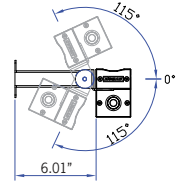

ADJ6 - 6" Extended Arm