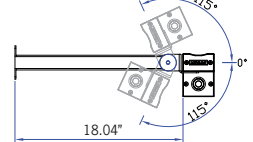

ADJ18 - 18" Extended Arm