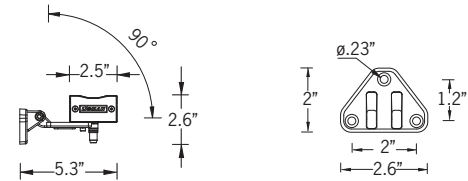

ULA-30022

Light Linear LA 8 Surface Floodlight

55w LED 5703 Lumens
IP65 • Suitable For Wet Locations
IK10 • Impact Resistant (Vandal Resistant)
Weight 8.8 lbs

Mounting Detail

End-To-End Row Mounting

Construction