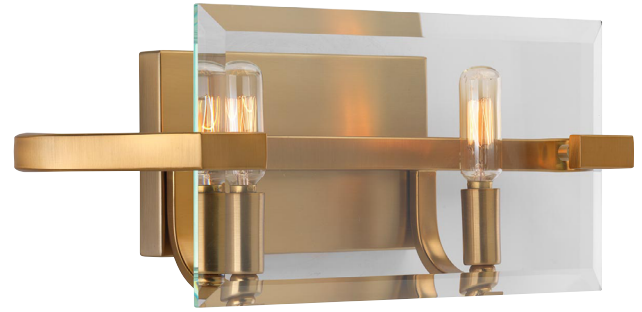

DATE: _____ TYPE: _____

NAME: _____

PROJECT: _____

Incandescent

P300109-109

Cahill

A stylish Brushed Bronze finish frames brilliant clear beveled glass panels in the Cahill collection. Ideal for luxe or mid-century modern interiors, the visual interest provides a reinvention of the popular glass design.

- Visual interest in the Cahill bath fixture provides a reinvention of the popular glass design
- Ideal for luxe or mid-century modern interiors
- Features stylish Brushed Bronze finish frame
- Brilliant clear beveled glass panels are showcased in the Cahill collection
- Uses two 60-watt max. candelabra style bulb (sold separately)
- Perfect showcase for vintage style bulbs including Progress Lighting P7826-01
- Shop the complete Cahill collection for a coordinated look throughout your entire home or mix and match with other complementary styles for a more curated decor
- In addition to bath areas, sconces are suitable for hall & foyers to add ambient lighting
- Adds task lighting on either side of mirror to eliminate shadows on face when getting ready in the morning.

Category: Bath & Vanity

Finish: Brushed Bronze (painted)

Construction: Steel construction

Glass/Shade: Clear Glass panel

Width: 16-3/4"

Height: 6-3/8"

Depth: 5-1/4"

H/CTR: 3-1/8"

Glass

Width: 12"

Height: 6-3/8"

MOUNTING	ELECTRICAL	LAMPING	ADDITIONAL INFORMATION
<p>Wall mounted</p> <p>Mounting strap for outlet box included</p> <p>Back plate covers a standard 4" octagonal recessed outlet box</p> <p>7.875" W., 4.5" ht., 0.875" depth</p>	<p>6" of wire supplied</p> <p>120 V</p>	<p>Quantity:</p> <p>Two 60w max. Candelabra Base</p> <p>E12 base</p>	<p>cULus Damp location listed</p> <p>1 year limited warranty</p>