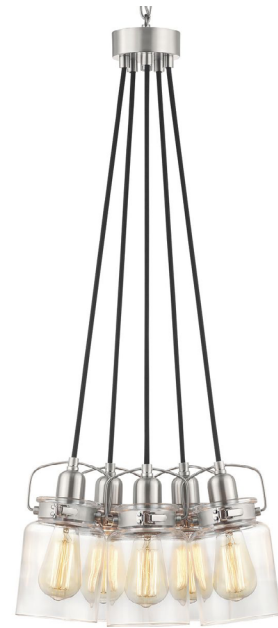

DATE: _____ TYPE: _____

NAME: _____

PROJECT: _____

P400133-009

Calhoun

A trend in home decor is the repurposing of antique pieces. Calhoun playfully follows this trend with an apothecary style clear glass diffuser held in place with a mechanical latch from a spice container. A glass shade showcases a thickened profile to create a vintage-style surface for a classic handmade appearance. The vintage design is a perfect complement to several decor styles including the popular Farmhouse trend. Calhoun is a versatile style that can be displayed in three different ways: assemble with the included optional spanner and long or short stems for a unique cord-hung style chandelier, or let the lights hang in a more casual cluster.

Diameter: 28-5/8"
Height: 29-1/8"
Overall Ht. W/Chain: 103"
 Height: 6-3/4"

- Calhoun is a versatile collection that can be displayed in a variety of different ways for added customization in the home
- 5-light chandelier
- Uses 5, 60-watt max. medium base bulbs including LED equivalent (sold separately)
- Clear glass shades inspired by apothecary jars add a vintage feel to Calhoun's casual forms
- Assemble optional three-pronged spanner to fit black cloth-covered cords in each arm - or let each cloth cord hang as a light grouping or cluster display
- Supplied with (1) 6" and (1) 12" stems and spanner to customize installation of fixture. Stems can also be used in conjunction with included chain for suspension from the ceiling
- Calhoun's versatile design ideal for Farmhouse, Coastal and Industrial settings
- Measures 28 5/8" diameter x 29 1/8" H (when installed with spanner)
- Overall length with chain is 103"
- Can be displayed in living rooms, breakfast nooks, kitchens - and even paired in groupings of two or more over a dining room table
- Dry location listed