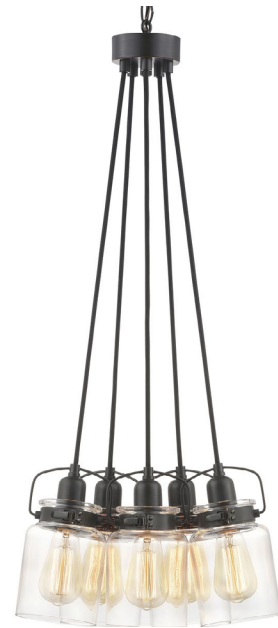

## Calhoun

A trend in home decor is the repurposing of antique pieces. Calhoun playfully follows this trend with an apothecary style clear glass diffuser held in place with a mechanical latch from a spice container. A glass shade showcases a thickened profile to create a vintage-style surface for a classic handmade appearance. The vintage design is a perfect complement to several decor styles including the popular Farmhouse trend. Calhoun is a versatile style that can be displayed in three different ways: assemble with the included optional spanner and long or short stems for a unique cord-hung style chandelier, or let the lights hang in a more casual cluster.

**Diameter: 28-5/8"**  
**Height: 29-1/8"**  
**Overall Ht. W/Chain: 103"**

Height: 6-3/4"

- Calhoun is a versatile collection that can be displayed in a variety of different ways for added customization in the home
- 5-light chandelier
- Uses 5, 60-watt max. medium base bulbs including LED equivalent (sold separately)
- Clear glass shades inspired by apothecary jars add a vintage feel to Calhoun's casual forms
- Assemble optional three-pronged spanner to fit black cloth-covered cords in each arm - or let each cloth cord hang as a light grouping or cluster display
- Supplied with (1) 6" and (1) 12" stems and spanner to customize installation of fixture. Stems can also be used in conjunction with included chain for suspension from the ceiling
- Calhoun's versatile design ideal for Farmhouse, Coastal and Industrial settings
- Measures 28 5/8" diameter x 29 1/8" H (when installed with spanner)
- Overall length with chain is 103"
- Can be displayed in living rooms, breakfast nooks, kitchens - and even paired in groupings of two or more over a dining room table
- Dry location listed