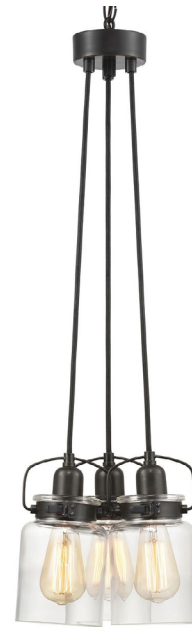

DATE: _____ TYPE: _____

NAME: _____

PROJECT: _____

P400132-020

Calhoun

A trend in home decor is the repurposing of antique pieces. Calhoun playfully follows this trend with an apothecary style clear glass diffuser held in place with a mechanical latch from a spice container. A glass shade showcases a thickened profile to create a vintage-style surface for a classic handmade appearance. The vintage design is a perfect complement to several decor styles including the popular Farmhouse trend. Calhoun is a versatile style that can be displayed in three different ways: assemble with the included optional spanner and long or short stems for a unique cord-hung style chandelier, or let the lights hang in a more casual cluster.

Diameter: 22-5/8"
Height: 29-1/8"
Overall Ht. W/Chain: 103"

Height: 6-3/4"

- Calhoun is a versatile collection that can be displayed in a variety of different ways for added customization in the home
- 3-light chandelier
- Uses 3, 60-watt max. medium base bulbs including LED equivalent (sold separately)
- Clear glass shades inspired by apothecary jars add a vintage feel to Calhoun's casual forms
- Assemble optional 3-pronged spanner to fit black cloth-covered cords in each arm - or let each cloth cord hang as a light grouping or cluster display
- Supplied with (1) 6" and (1) 12" stems and spanner to customize installation of fixture. Stems can also be used in conjunction with included chain for suspension from the ceiling
- Calhoun's versatile design ideal for Farmhouse, Coastal and Industrial settings
- Measures 22 5/8" diameter x 29 1/8" H (when installed with spanner)
- Overall length with chain is 103"
- Can be displayed in living rooms, breakfast nooks, kitchens - and even paired in groupings of two or more over a dining room table
- Dry location listed