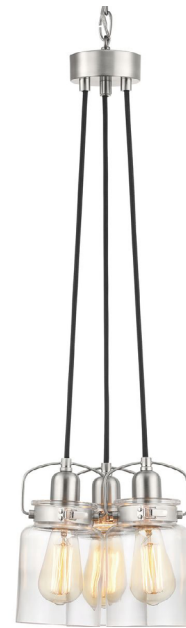

DATE: _____ TYPE: _____

NAME: _____

PROJECT: _____

P400132-009

Calhoun

A trend in home decor is the repurposing of antique pieces. Calhoun playfully follows this trend with an apothecary style clear glass diffuser held in place with a mechanical latch from a spice container. A glass shade showcases a thickened profile to create a vintage-style surface for a classic handmade appearance. The vintage design is a perfect complement to several decor styles including the popular Farmhouse trend. Calhoun is a versatile style that can be displayed in three different ways: assemble with the included optional spanner and long or short stems for a unique cord-hung style chandelier, or let the lights hang in a more casual cluster.

Diameter: 22-5/8"
Height: 29-1/8"
Overall Ht. W/Chain: 103"

Height: 6-3/4"

- Calhoun is a versatile collection that can be displayed in a variety of different ways for added customization in the home
- 3-light chandelier
- Uses 3, 60-watt max. medium base bulbs including LED equivalent (sold separately)
- Clear glass shades inspired by apothecary jars add a vintage feel to Calhoun's casual forms
- Assemble optional 3-pronged spanner to fit black cloth-covered cords in each arm - or let each cloth cord hang as a light grouping or cluster display
- Supplied with (1) 6" and (1) 12" stems and spanner to customize installation of fixture. Stems can also be used in conjunction with included chain for suspension from the ceiling
- Calhoun's versatile design ideal for Farmhouse, Coastal and Industrial settings
- Measures 22 5/8" diameter x 29 1/8" H (when installed with spanner)
- Overall length with chain is 103"
- Can be displayed in living rooms, breakfast nooks, kitchens - and even paired in groupings of two or more over a dining room table
- Dry location listed