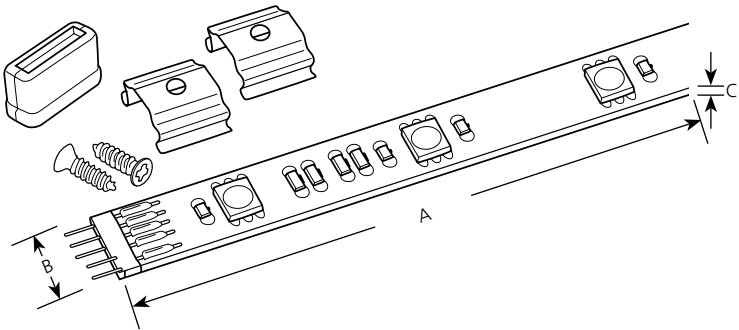

Catalog No.	Finish		Lamping	Dimensions (Inches)		
	White			A	B	C
P7040-30	-30		12 LED 3w (included)	12	3/8	1/8
P7041-30	-30		60 LED 15w (included)	60	3/8	1/8
P7042-30	-30		2 LED 0.5w (included)	2	3/8	1/8

Specifications:

General

- Field cuttable at every 2" to end of run
- Lumen output comparable to 10W xenon or 20W halogen 4 to 6" off counter
- Energy saving of up to 90%, with the look and feel of xenon or halogen
- 3000K Color temperature and CRI 85, improves visibility and perceived brightness
- Must use transformer P8683-31 to power system