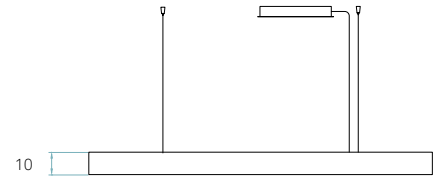

-  20 Ivory White
-  21 Natural Cherry
-  22 Natural Beech
-  24 Yellow
-  25 Orange
-  26 Red
-  28 Blue
-  29 Grey
-  30 Turquoise
-  31 Chocolate
-  32 Pink

REF. I SSL LED 21
I-Club Slim

Components

-  **DIFF**
- Top diffuser**
Black or White
- Note:** The standard top diffuser is white. Black is also available if you want no upward light diffusion.
- Bottom diffuser**
Matt satin acrylic

-  **Metal canopy**
Brushed Nickel
34 x 11,5 x 5 cm
- Electrical cable**
Transparent 2 m drop
-  **Steel cable**
2 x 2 m drop

Packaging

-  **Box size**
182 x 37 x 25 cm
- Box volume**
0,168 m³
- Weight**
Gross - 11,6 Kg
Net - 4,1 Kg