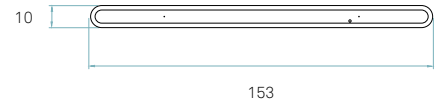

- **LED**
- **LED**
- **Linear Module**
  5 x 5,5 W 350mA
- **Energy class**
- **A+**
- LED integrated

- **INFO**
- **Driver**
- ERP
  1 unit - Ref. ESS040W-1400-24
- ERP
  1 unit - Ref. ESS040W-1400-24
  + Bluetooth Control - CASAMBI / ELT
  1 unit - Ref. CBU - ASD
- Driver housed in canopy.