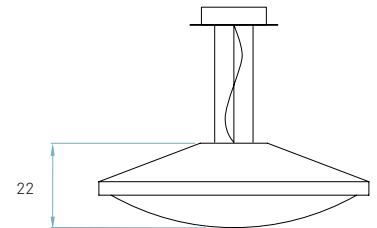

Details

Input Voltage	Luminous Flux *	CRI	Watt.	CCT	Lifetime (L70)
120 - 277V / 220 - 240V	896 lm	80	30 W	3000 K	40000h

* Measurements taken using white shades, Veneer Ref: 20 Ivory White