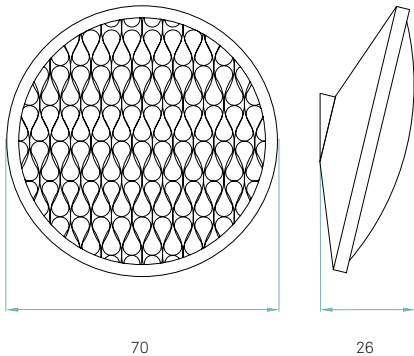

References

CERV A BK LED DIM0-10V
CERV A W LED DIM0-10V

CERV A BK LED DIMBT
CERV A W LED DIMBT

Awards

Brussels 2018

Certificates

Class I

Dimmable:
120 - 277V

Bluetooth Dimming:
220 - 240V

Wood shade colours

- 20 Ivory White
- 21 Natural Cherry
- 22 Natural Beech
- 24 Yellow
- 25 Orange
- 26 Red
- 28 Blue
- 29 Grey
- 30 Turquoise
- 31 Chocolate
- 32 Pink

Metal Outer

- W Matt White
- BK Matt Black

Components

Diffuser
Matt satin acrylic

Back plate
White or Black

Box size
88 x 88 x 34 cm

Box volume
0,263 m³

Weight
Gross - 16,9 Kg
Net - 10,4 Kg

LED
String
30 x 1 W 24 V

Energy class

LED integrated

Driver

EFORE
1 unit - Ref. RCL030-1100A

EFORE
1 unit - Ref. RCL030-1100A
+
Bluetooth Control - CASAMBI / ELT
1 unit - Ref. CBU - ASD

Details

Input Voltage	Luminous Flux *	CRI	Watt.	CCT	Lifetime (L70)
120 - 277V / 220 - 240V	896 lm	80	30 W	3000 K	40000h

* Measurements taken using white shades, Veneer Ref: 20 Ivory White