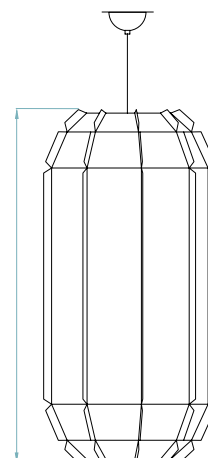

Wood shade colours

- 20 Ivory White
- 24 Yellow
- 25 Orange
- 26 Red
- 28 Blue
- 29 Grey
- 30 Turquoise
- 31 Chocolate
- 32 Pink

REF. STCH S TBTU 21
Stitches Tombuctú

Components

Metal canopy

Brushed Nickel
ø 10 cm - disc ø 14 cm

Electrical cable

Transparent
2 m drop

Box size

51 x 51 x 106 cm

Box volume

0,276 m³

Weight

Gross - 5,8 Kg
Net - 1,4 Kg

Recommended bulbs (Not included)

E27

CFL Globe
1 x 23 W max.

or

LED Globe DIM
1 x 14 W max.

Energy class

83

ø 37