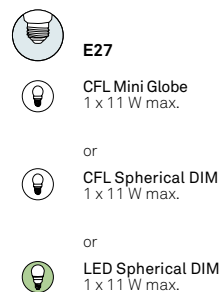

References

Certificates

Class II

220 - 250V

Wood shade colours

Components

**Cord and plug
with on/off or
dimming switch**
Transparent 125 cm

Box size
41 x 41 x 32 cm

Box volume
0,054 m³

Weight
Gross - 2,8 Kg
Net - 1,4 Kg

Packaging

REF. CAR M 21
Carambola

Recommended bulbs (Not Included)

Energy class