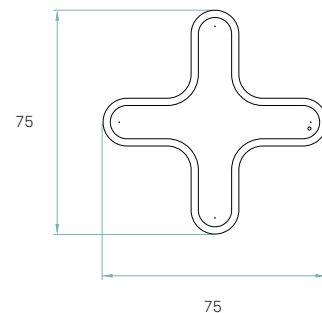

LED

Linear Module
4 x 8,1 W 700mA

Energy class

A+
LED integrated

Driver

EFORE
1 unit - Ref. RCL050-1400B

EFORE
1 unit - Ref. RCL050-1400B
+ Bluetooth Control - CASAMBI / ELT
1 unit - Ref. CBU - ASD

Driver housed in canopy.