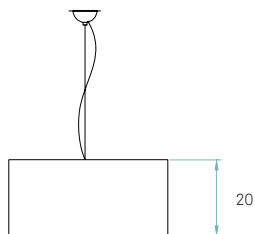

REF. SGEA S 28, 29, 24 & GEA S 24,30  
Gea Large & Gea Small

References

GEA S

Certificates

Class I  
220 - 250V

Wood shade colours

- 20 Ivory White
- 21 Natural Cherry
- 22 Natural Beech
- 24 Yellow
- 25 Orange
- 26 Red
- 28 Blue
- 29 Grey
- 30 Turquoise
- 31 Chocolate
- 32 Pink

Components

**Bottom diffuser**  
Matt satin acrylic

**Metal canopy**  
Brushed Nickel  
ø 10 cm - disc ø 14 cm

**Electrical cable**  
Transparent  
2 m drop

**Steel cable**  
2 m drop

**Box size**  
51 x 51 x 32 cm

**Box volume**  
0,083 m³

**Weight**  
Gross - 4,2 Kg  
Net - 1,9 Kg

Recommended bulbs (Not Included)

**E27**

**CFL Globe**  
1 x 23 W max.

or

**LED Globe DIM**  
1 x 14 W max.

Energy class