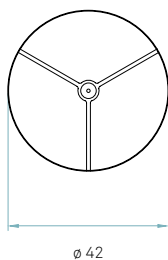

REF. SGEA S 28, 29, 24 & GEA S 24,30  
Gea Large & Gea Small

References

GEA S

Certificates

Class I  
220 - 250V

Wood shade colours

- 20 Ivory White
- 21 Natural Cherry
- 22 Natural Beech
- 24 Yellow
- 25 Orange
- 26 Red
- 28 Blue
- 29 Grey
- 30 Turquoise
- 31 Chocolate
- 32 Pink

Components

**Bottom diffuser**  
Matt satin acrylic

**Metal canopy**  
Brushed Nickel  
ø 10 cm - disc ø 14 cm

**Electrical cable**  
Transparent  
2 m drop

**Steel cable**  
2 m drop

**Box size**  
51 x 51 x 32 cm

**Box volume**  
0,083 m³

**Weight**  
Gross - 4,2 Kg  
Net - 1,9 Kg

Recommended bulbs (Not Included)

**E27**

**CFL Globe**  
1 x 23 W max.

or

**LED Globe DIM**  
1 x 14 W max.

Energy class