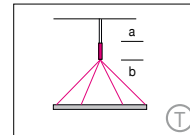

4-point suspension with external power supply unit in separate canopy

suspension through canopy

4 current-carrying steel cables. Only 1 strip LED possible. Not in combination with RGB

Suspension with pendant canopy PB 366 and steel cables
(a) 5000 mm / 196.8" +
(b) 3000 mm / 118.1"