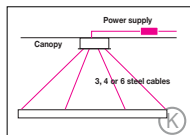

Suspension point as clamping unit with 4 current-carrying cables and remote technical unit in suspended ceiling.

Item No.	LED	Dimming	LED	Finishes	Power Supply cable	Mounting Version
X X X.	X X.	X X.	X X.	X X.	X X X	.

A, B, G, H = Distance of external power supply unit to light fixture max. 10m / 394"

S, T, K, E, F = Minimum suspension height half the diameter of light fixture, maximum suspension height two times diameter of light fixture

Including steel cable suspension 5000mm / 197" ; Version F, S, T 5000 / 3000mm / 197"/118" and/or power supply cable 5000mm / 197"

X X X.	X X.	X X.	X X.	X X.	X X X	X

Complete order number

Dimensions of external power supply units (1 LED Stripe)

Typ	Size mm / inch	For use with Mounting Version
DE 1F	360 x 150 x 85 mm / 14.2 x 5.9 x 3.3"	A, G, K

Input voltage for all external power supply units and canopy is **120 / 277 VAC 50/60 Hz**