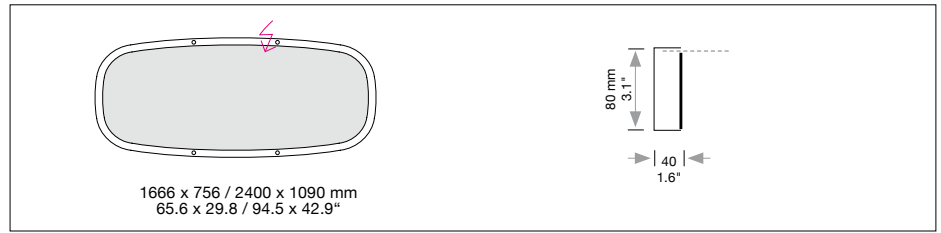

SOFT SQUARE LIGHT + ACOUSTIC

Housing: Aluminum profile, integrated acrylic cover. Fabric covering as a light and acoustic diffuser.
Design: SATTLER

	Size: L x W x H mm	inches	LED Watt	Lumen ¹⁾	weight kg ²⁾ / lbs ²⁾	Item No.	LED	Dimming	LED	Finishes	Power Supply cable	Mounting Version					
Sizes	1666 x 756 x 80 2400 x 1090 x 80	65.6 x 29.8 x 3.1 94.5 x 42.9 x 3.1	66 89	5,140 7,530	15 / 33.1 17 / 37.5	826. 838.	x x . x x .	x x . x x .	x x . x x .	x x . x x .	x x x . x x x .	x x					
LED 24V CRI > 80		Neutral-white Cold-white Warm-white Extra warm-white Extra warm-white Tunable white* RGB color control* RGB + Neutral-White	4000 K 5000 K 3000 K 2700 K 2200 K 2700 - 6500 K 4000 K	(Standard) (Optional) (Optional) (Optional) (Optional) (Optional) (Optional) (Optional)	x x x . x x x . x x x . x x x . x x x . x x x . x x x . x x x .	40. 50. 30. 27. 22. 65. 60. 60.	x x . x x . x x . x x . x x . x x . x x . x x .	x x . x x . x x . x x . x x . x x . x x . x x .	x x . x x . x x . x x . x x . x x . x x . x x .	x x x . x x x . x x x . x x x . x x x . x x x . x x x . x x x .	x x x x x x x x						
Dimming		Dimmable 0 - 10 V DMX (RGB possible) LUTRON (contact factory)	(Standard) (Optional) (Optional)	x x x . x x x . x x x .	x x . x x . x x .	51. 31. 71.	00. 00. 00.	x x . x x . x x .	x x . x x . x x .	x x x . x x x . x x x .	x x x						
Finishes	 11 white (Standard)	 22 aluminum polished (Optional)	 30 anthracite	 27 brush-finished aluminum	 32 crocodile black	 33 sand silver fine textured	 35 gold	 36 brass	 37 bronze fine textured	 38 copper	 10 black fine textured	 40 brass patinated	 42 bronze patinated	 44 wood veneer, white borders	 XX Custom finish	x x x . x x . x x . x x	x x x x x x
Power Supply Cable	 Z 70 Silver (Standard)	 Z 71 white (Optional)	 Z 72 grey	 Z 73 black	 Z 74 orange	 Z 75 red	 Z 76 green	x x x . x x . x x . x x	x x x x x x								