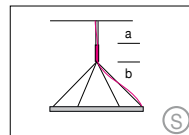

Suspension with pendant canopy PB 366 and steel cables
(a) 5000 mm / 196.8" +
(b) 3000 mm / 118.1"