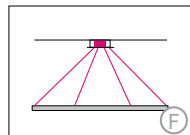

4-point suspension with external power supply unit in separate canopy

suspension through canopy

4 current-carrying steel cables. Only 1 strip LED possible. Not in combination with RGB

Suspension with pendant canopy PB 366 and steel cables
(a) 5000 mm / 196.8" +
(b) 3000 mm / 118.1"