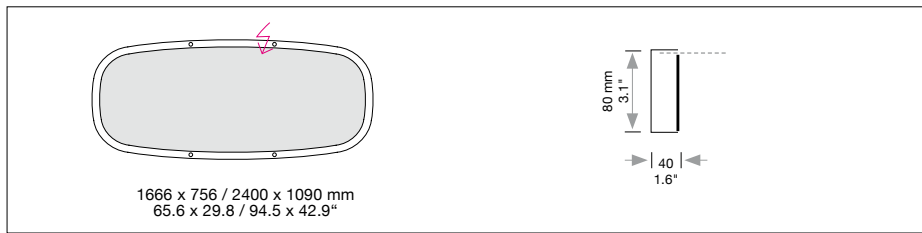

SOFT SQUARE LIGHT + ACOUSTIC

Housing: Aluminum profile, integrated acrylic cover. Fabric covering as a light and acoustic diffuser.
Design: SATTLER

Mounting Version

4-point suspension with external power supply unit in suspended ceiling

4-point suspension with external power supply unit in separate canopy

suspension through canopy

4 current-carrying steel cables. Only 1 strip LED possible. Not in combination with RGB

Suspension with pendant canopy PB 366 and steel cables
(a) 5000 mm / 196.8" +
(b) 3000 mm / 118.1"

Suspension with pendant canopy PB 366 and current-carrying steel cables.
(a) 5000 mm / 196.8" +
(b) 3000 mm / 118.1"
Not in combination with RGB.

Direct ceiling mounting 50mm / 1.9" with external power supply unit in suspended ceiling

Direct ceiling mounting (white) 50mm / 1.9" with external power supply unit in separate canopy

Suspension point as clamping unit with 4 current-carrying cables and remote technical unit in suspended ceiling.

Item No.	LED	Dimming	LED	Finishes	Power Supply cable	Mounting Version
X X X.	X X.	X X.	X X.	X X.	X X X	.

A, B, G, H = Distance of external power supply unit to light fixture max. 10m / 394"

S, T, K, E, F = Minimum suspension height half the diameter of light fixture, maximum suspension height two times diameter of light fixture

Including steel cable suspension 5000mm / 197" ; Version F, S, T 5000 / 3000mm / 197"/118" and/or power supply cable 5000mm / 197"

X X X.	X X.	X X.	X X.	X X.	X X X	X

Complete order number

Dimensions of external power supply units (1 LED Stripe)

Typ	Size mm / inch	For use with Mounting Version
DE 1F	360 x 150 x 85 mm / 14.2 x 5.9 x 3.3"	A, G, K

Input voltage for all external power supply units and canopy is **120 / 277 VAC 50/60 Hz**

Dimensions of canopy (1 LED Stripe)

Typ	Size mm / inch	For use with Mounting Version
DB 290	Ø 290 / 260 mm / 11.4 x 10.2" size 1666 x 756 mm	B, E, F, H
DB 350	Ø 350 / 320 mm / 13.7 x 12.5" size 2400 x 1090 mm	B, E, F, H
PB 366	Ø 90 H 366 mm / 13.7 x 12.5"	S, T

Canopy finish: white (11) contact factory for other finishes
USA/Canada: Canopy mounts to 4" octagonal junction box.

Optional

Ceiling fixation for mounting version A

200. 00. 00. 00. 11 (white)

Ceiling opening for power supply cable. Existing of cavity ceiling box with 80mm / 3.1" round metal cover. Powder coated in white, fine textured. Applicable to mounting version A.

SATTLER

410 381 1497 answers@inter-lux.com
inter-lux reserves the right to make technical changes without notice

IP 20

Light distribution direct

Conforms to UL-STD 1598
Certified to CSA-STD C22.2
No.250.0-08

1) Net lumen output: Losses due to diffusers and reflectors are considered. Lumen values refer to an ambient temperature of max. 35° Celsius / 95° Fahrenheit.
2) Weight of lights without remote technical unit or canopy.