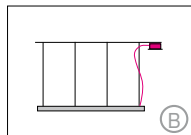

4-point suspension with external power supply unit in separate canopy