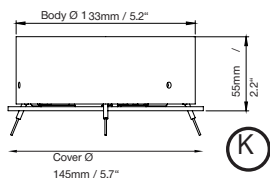

Item No.	LED	Dimming	LED	Finishes	Power Supply cable	Mounting Version
X X X.	X X.	X X.	X X.	X X.	X X X	.

A, B, G, H = Distance of external power supply unit to light fixture max. 10m / 394"

S, T, K, E, F = Minimum suspension height half the diameter of light fixture, maximum suspension height two times diameter of light fixture

Including steel cable suspension 5000mm / 197" ; Version F, S, T 5000 / 3000mm / 197"/118" and/or power supply cable 5000mm / 197"

X X X.	X X.	X X.	X X.	X X.	X X X	X
--------	------	------	------	------	-------	---

Complete order number

Dimensions of external power supply units (1 LED Stripe)

Typ	Size mm / inch	For use with Mounting Version
DE 1F	360 x 150 x 85 mm / 14.2 x 5.9 x 3.3"	A, G, K

Input voltage for all external power supply units and canopy is **120 / 277 VAC 50/60 Hz**

Dimensions of canopy (1 LED Stripe)

Typ	Size mm / inch	For use with Mounting Version
DB 290	Ø 290 / 260 mm / 11.4 x 10.2" size 1666 x 756 mm	B, E, F, H
DB 350	Ø 350 / 320 mm / 13.7 x 12.5" size 2400 x 1090 mm	B, E, F, H
PB 366	Ø 90 H 366 mm / 13.7 x 12.5"	S, T