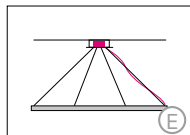

suspension through canopy