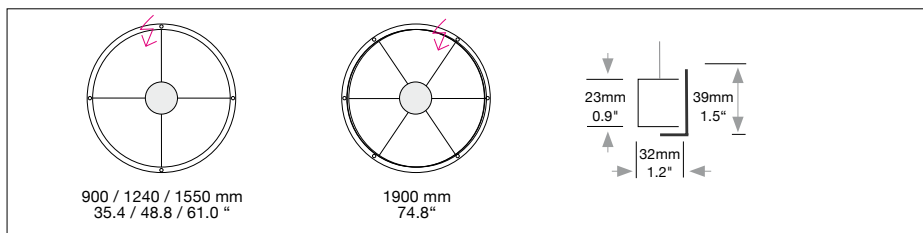

CIRCOLO MINI

Housing: Circular aluminum profile, opal acrylic ring (L-shaped) on the inside
Design: SATTLER

Mounting Version

up to Ø 1550 mm / 61.0"
4-point suspension
1900 mm / 74.8"
6-point suspension with external power supply unit in suspended ceiling

up to Ø 1550 mm / 61.0"
4-point suspension
1900 mm / 74.8"
6-point suspension with external power supply unit in separate canopy

suspension through canopy

4 current-carrying steel cables. Not in combination with RGB

Suspension with current-carrying steel cables and cavity wall box. Not in connection with RGB.

Suspension with pendant canopy PB 366 and steel cables
(a) 5000 mm / 196.8" +
(b) 3000 mm / 118.1"

Suspension with pendant canopy PB 366 and current-carrying steel cables.
(a) 5000 mm / 196.8" +
(b) 3000 mm / 118.1"
Not in combination with RGB.

Direct ceiling mounting
50mm / 1.9" with external power supply unit in suspended ceiling

Suspension point as clamping unit with 4 cables and remote technical unit in suspended ceiling.

Item No.	LED	Dimming	LED	Finishes	Power Supply cable	Mounting Version
X X X.	X X.	X X.	X X.	X X.	X X X	.

A, B, G, R, K = Distance of external power supply unit to light fixture max. 10m / 394".

S, T, K, E, F = Minimum suspension height half the diameter of light fixture, maximum suspension height two times diameter of light fixture

Including steel cable suspension 5000mm/197"; Version F,R 3000mm/118";
Version S,T 5000 + 3000mm / 197"+118" and/or power supply cable 5000mm/197"

X X X.	X X.	X X.	X X.	X X.	X X X	X

Complete order number

Dimensions of external power supply units

Typ	Size mm / inch	For use with Mounting Version
DE 1F	360 x 150 x 85 mm / 14.2 x 5.9 x 3.3"	A, G, R, K

Input voltage for all external power supply units and canopy is **120 / 277 VAC 50/60 Hz**

Dimensions of canopy (1 LED Stripe)

Typ	Size mm / inch	For use with Mounting Version
DB 230	Ø 230 / 210 mm / 9.5 x 8.3" up to size Ø 900 mm / 35.4"	B, E, F
DB 290	Ø 290 / 260 mm / 11.4 x 10.2" up to size Ø 1550 mm / 61.0"	B, E, F
DB 350	Ø 350 / 320 mm / 13.7 x 12.5" up to size Ø 1900 mm / 174.8"	B, E, F
PB 366	Ø 90 H 366 mm / 3.5 x 14.4" up to size Ø 1550 / 61.0"	S, T
PB 656	Ø 90 H 656 mm / 3.5 x 25.8" up to size Ø 1900 / 74.8"	S, T

Canopy finish: **white (11)** contact factory for other finishes
USA/Canada: Canopy mounts to 4" octagonal junction box.

Optional

LED spot in canopy
(Mini size Ø 900 mm / 35.4", Dimension canopy DB 290)
4W/20°-40°, 400 Lumen (order separately)

762. 67. 01. 04. 11. (white)

Ceiling mounting version A, G

Ceiling opening for power supply cable. Existing of cavity ceiling box with 80mm / 3.1" round metal cover. Powder coated in white, fine textured. Applicable to mounting version A, G.

200. 00. 00. 00. 11 (white)