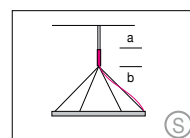

Suspension with pendant canopy PB 366 and steel cables
(a) 5000 mm / 196.8" +
(b) 3000 mm / 118.1"