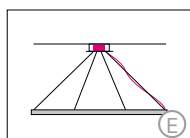

suspension through canopy