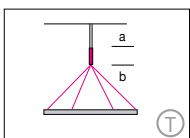

Suspension with pendant canopy PB 366 and current-carrying steel cables.
(a) 5000 mm / 196.8" +
(b) 3000 mm / 118.1"
Not in combination with RGB.