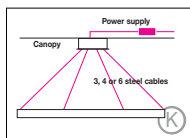

Suspension point as clamping unit with 4 cables and remote technical unit in suspended ceiling.

Item No.	LED	Dimming	LED	Finishes	Power Supply cable	Mounting Version
X X X.	X X.	X X.	X X.	X X.	X X X	.

A, B, G, R, K = Distance of external power supply unit to light fixture max. 10m / 394".

S, T, K, E, F = Minimum suspension height half the diameter of light fixture, maximum suspension height two times diameter of light fixture

Including steel cable suspension 5000mm/197"; Version F,R 3000mm/118";
Version S,T 5000 + 3000mm / 197"+118" and/or power supply cable 5000mm/197"

X X X.	X X.	X X.	X X.	X X.	X X X	X

Complete order number

Dimensions of external power supply units

Typ	Size mm / inch	For use with Mounting Version
DE 1F	360 x 150 x 85 mm / 14.2 x 5.9 x 3.3"	A, G, R, K

Input voltage for all external power supply units and canopy is **120 / 277 VAC 50/60 Hz**