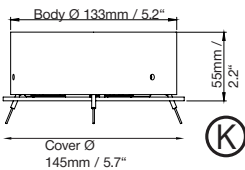

A, B, G, R, K = Distance of external power supply unit to light fixture max. 10m / 394".

S, T, K, E, F = Minimum suspension height half the diameter of light fixture, maximum suspension height two times diameter of light fixture

Including steel cable suspension 5000mm/197"; Version F,R 3000mm/118";
 Version S,T 5000 + 3000mm / 197"+118" and/or power supply cable 5000mm/197"

X X X.	X X.	X X.	X X.	X X.	X X X	X
--------	------	------	------	------	-------	---

Complete order number

Dimensions of external power supply units

Typ	Size mm / inch	For use with Mounting Version
DE 1F	360 x 150 x 85 mm / 14.2 x 5.9 x 3.3"	A, G, R, K

Input voltage for all external power supply units and canopy is **120 / 277 VAC 50/60 Hz**

Dimensions of canopy (1 LED Stripe)

Typ	Size mm / inch	For use with Mounting Version
DB 230	Ø 230 / 210 mm / 9.5 x 8.3" up to size Ø 900 mm / 35.4"	B, E, F
DB 290	Ø 290 / 260 mm / 11.4 x 10.2" up to size Ø 1550 mm / 61.0"	B, E, F
DB 350	Ø 350 / 320 mm / 13.7 x 12.5" up to size Ø 1900 mm / 174.8"	B, E, F
PB 366	Ø 90 H 366 mm / 3.5 x 14.4" up to size Ø 1550 / 61.0"	S, T
PB 656	Ø 90 H 656 mm / 3.5 x 25.8" up to size Ø 1900 / 74.8"	S, T