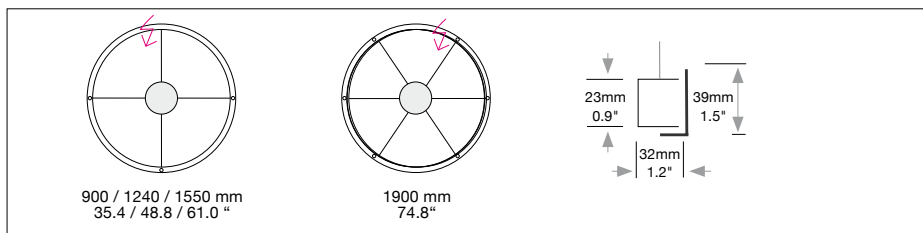

CIRCOLO MINI

Housing: Circular aluminum profile, opal acrylic ring (L-shaped) on the inside
 Design: SATTLER

Sizes	Size: L x W x H mm		LED Watt	Lumen ¹⁾	weight kg ²⁾ / lbs ²⁾	Item No.	LED	Dimming	LED	Finishes	Power Supply cable	Mounting Version		
	inches													
	Ø 900 mm	35.4"	51	2,339	3.5 / 7.7	742.	x x .	x x .	x x .	x x .	x x x .	x		
	Ø 1240 mm	48.8"	71	3,175	5.5 / 12.1	743.	x x .	x x .	x x .	x x .	x x x .	x		
	Ø 1550 mm	61.0"	88	4,061	6.0 / 13.2	744.	x x .	x x .	x x .	x x .	x x x .	x		
	Ø 1900 mm	74.8"	108	4,888	7.0 / 15.4	745.	x x .	x x .	x x .	x x .	x x x .	x		
LED 24V CRI > 90 *CRI > 80			Warm-white Neutral-white Extra warm-white Extra warm-white	3000 K 4000 K 2700 K 2200 K*	((Standard)) (Optional) (Optional) (Optional)	x x x . x x x . x x x . x x x .	30. 40. 27. 22.	x x . x x . x x . x x .	x x . x x . x x . x x .	x x . x x . x x . x x .	x x x . x x x . x x x . x x x .	x x x x		
			RGB color control**		(Optional)	x x x .	60.	x x .	00.	x x .	x x x .	x		
** (only in combination with dimming DMX, DALI)														
Dimming			Dimmable 0 - 10 V DMX (RGB possible) LUTRON (contact factory)		(Standard) (Optional) (Optional)	x x x . x x x . x x x .	x x . x x . x x .	51. 31. 71.	00. 00. 00.	x x . x x . x x .	x x x . x x x . x x x .	x x x		
Finishes		11 white		22* aluminum polished		27* brush-finished aluminum		30 anthracite		32 crocodile black		33 sand silver fine textured		
(Standard)				35 gold		36 brass		37 bronze fine textured		38 copper		10 black fine textured		
(Optional)				XX Custom finish										
Power Supply Cable		Z 70 Silver		Z 71 white		Z 72 grey		Z 73 black		Z 74 orange		Z 75 red		Z 76 green
(Standard)			(Optional)											
When using current carrying steel cables in Mounting Versions F, K, R, T leave this section blank														