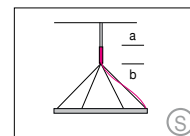

up to Ø 1900 mm / 74.8"
Suspension with pendant
canopy PB 656
and steel cables
(a) 5000 mm / 196.8" +
(b) 3000 mm / 118.1"