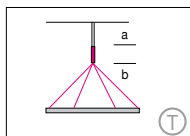

up to Ø 1900 mm / 74.8"
Suspension with pendant
canopy PB 656 and current-
carrying steel cables.
(a) 5000 mm / 196.8" +
(b) 3000 mm / 118.1"
Not in combination with RGB.