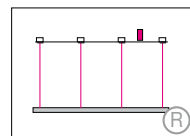

DOPPIO DIRECT / INDIRECT

Housing: Circular aluminum profile with integrated acrylic cover on the downside.
Design: SATTLER

Mounting Version

Standard
up to Ø 1900 mm / 74.8"
4-point suspension
up to Ø 3500 mm
6-point suspension
with external power supply
unit in suspended ceiling

up to Ø 1900 mm / 74.8"
4-point suspension
up to Ø 3500 mm
6-point suspension
with external power supply
unit in separate canopy

up to Ø 1900 mm / 74.8"
suspension through canopy

up to Ø 1900 mm / 74.8"
4 current-carrying steel
cables. Not in combination
with RGB