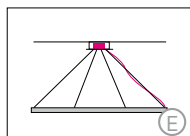

up to Ø 1900 mm / 74.8"
suspension through canopy