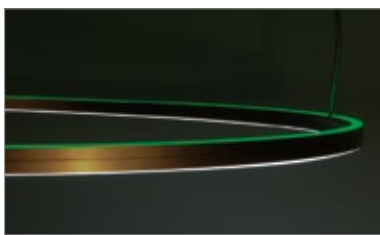

DOPPIO DIRECT / INDIRECT

Housing: Circular aluminum profile with integrated acrylic covers.
Design: SATTLER

	Size: L x W x H mm	inches	LED Watt	Lumen¹⁾	weight kg²⁾ / lbs²⁾	Item No.	LED	Dimming	LED	Finishes	Power Supply cable	Mounting Version	
Sizes	Ø 900 mm	35.4"	55 / 23	2,352 / 1,094	9 / 19.8	779.	X X.	X X.	X X.	X X.	X X X.	X	
	Ø 1240 mm	48.8"	72 / 30	3,027 / 1,300	10 / 22.0	780.	X X.	X X.	X X.	X X.	X X X.	X	
	Ø 1550 mm	61.0"	88 / 39	3,931 / 1,818	11 / 24.3	781.	X X.	X X.	X X.	X X.	X X X.	X	
	Ø 1900 mm	74.8"	110 / 46	4,592 / 2,120	12 / 26.5	782.	X X.	X X.	X X.	X X.	X X X.	X	
	Ø 2300 mm	90.5"	140 / 60	5,975 / 2,779	19 / 41.9	783.	X X.	X X.	X X.	X X.	X X X.	X	
	Ø 2600 mm	102.3"	165 / 69	6,702 / 3,067	21 / 46.3	784.	X X.	X X.	X X.	X X.	X X X.	X	
Indirect 	Ø 3500 mm	137.8"	210 / 88	8,753 / 4,178	29 / 63.9	785.	X X.	X X.	X X.	X X.	X X X.	X	
	Direct 												
Direct and indirect light separately switchable. If ordered with dimmer also separately dimmable													
DIRECT LED 24V CRI > 90 *CRI > 80		Warm-white		3000 K	(Standard)	X X X.	30.	X X.	X X.	X X.	X X X.	X	
		Neutral-white		4000 K	(Optional)	X X X.	40.	X X.	X X.	X X.	X X X.	X	
		Extra warm-white		2700 K	(Optional)	X X X.	27.	X X.	X X.	X X.	X X X.	X	
		Extra warm-white		2200 K*	(Optional)	X X X.	22.	X X.	X X.	X X.	X X X.	X	
INDIRECT LED 24V CRI > 90 *CRI > 80	 	Warm-white		3000 K	(Standard)	X X X.	X X.	X X.	30.	X X.	X X X.	X	
		Neutral-white		4000 K	(Optional)	X X X.	X X.	X X.	40.	X X.	X X X.	X	
		Extra warm-white		2700 K	(Optional)	X X X.	X X.	X X.	27.	X X.	X X X.	X	
		Extra warm-white		2200 K*	(Optional)	X X X.	X X.	X X.	22.	X X.	X X X.	X	
		RGB color control*			(Optional)	X X X.	X X.	X X.	60.	X X.	X X X.	X	
* (only in combination with dimming DMX, DALI)													
Dimming		Dimmable 0 - 10 V			(Standard)	X X X.	X X.	52.	X X.	X X.	X X X.	X	
		DMX (RGB possible)			(Optional)	X X X.	X X.	32.	X X.	X X.	X X X.	X	
		LUTRON (contact factory)			(Optional)	X X X.	X X.	72.	X X.	X X.	X X X.	X	
Finishes		11 white (Optional)						X X X.	X X.	X X.	X X.	X X X.	X
			22 aluminum polished	27 brush-finished aluminum	30 anthracite	32 crocodile black	33 sand silver fine textured						
		XX Custom finish											
			35 gold	36 brass	37 bronze fine textured	38 copper	10 black fine textured						
Power Supply Cable		Z 70 Silver (Optional)				X X X.	X X.	X X.	X X.	X X.	X X X.	X	
			Z 71 white	Z 72 grey	Z 73 black								
			Z 74 orange	Z 75 red	Z 76 green								
When using current carrying steel cables in Mounting Versions F, K, R, T leave this section blank