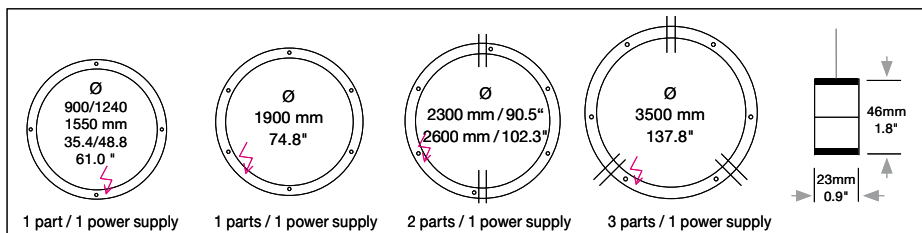

DOPPIO DIRECT / INDIRECT

Housing: Circular aluminum profile with integrated acrylic cover on the downside.
Design: SATTLER

Mounting Version

Standard
up to Ø 1900 mm / 74.8"
4-point suspension
up to Ø 3500 mm
6-point suspension
with external power supply
unit in suspended ceiling

up to Ø 1900 mm / 74.8"
4-point suspension
up to Ø 3500 mm
6-point suspension
with external power supply
unit in separate canopy

up to Ø 1900 mm / 74.8"
suspension through canopy

up to Ø 1900 mm / 74.8"
4 current-carrying steel
cables. Not in combination
with RGB

Typ	Size mm / inch			For use with Mounting Version
	Ø cover plate / body / H			
DB 350	Ø 350 / 320 / 60 mm / 13.7 x 12.5 / 2.3"	B,E,F, (up to Ø 1900 mm)		
DB 500	Ø 510 / 470 / 60 mm / 20.0 x 18.5 / 2.3"	B, (up to Ø 3500 mm)		
PB 656	Ø 90 H 656 mm / 3.5 x 25.8"	S, T		