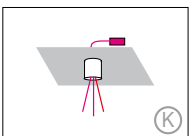

up to Ø 1900 mm / 74.8"
Suspension point as clamp-
ing unit with 4/6 cables
and remote technical unit in
suspended ceiling.

Item No.	LED	Dimming	LED	Finishes	Power Supply cable	Mounting Version
X X X.	X X.	X X.	X X.	X X.	X X X	.

A, B, R, K = Distance of external power supply unit to light fixture max. 10m / 394".

E, F, S, T, K = Minimum suspension height half the diameter of light fixture, maximum suspension height two times diameter of light fixture

Including steel cable suspension 5000mm/197"; Version F,R 3000mm/118";
Version S,T 5000 + 3000mm / 197"+118" and/or power supply cable 5000mm/197"

X X X.	X X.	X X.	X X.	X X.	X X X	X

Complete order number

Typ	Size mm / inch			For use with Mounting Version
	L	W	H	
DE 1F	360 x 150 x 85 mm / 14.2 x 5.9 x 3.3"	A,R (up to Ø 1900mm)		
DE 2F	360 x 300 x 85 mm / 14.2 x 11.8 x 3.3"	A,R (up to Ø 3500mm)		

Typ	Size mm / inch			For use with Mounting Version
	Ø cover plate / body / H			
DB 350	Ø 350 / 320 / 60 mm / 13.7 x 12.5 / 2.3"	B,E,F, (up to Ø 1900 mm)		
DB 500	Ø 510 / 470 / 60 mm / 20.0 x 18.5 / 2.3"	B, (up to Ø 3500 mm)		
PB 656	Ø 90 H 656 mm / 3.5 x 25.8"	S, T		

Canopy finish: white (11) contact factory for other finishes
USA/Canada: Canopy mounts to 4" octagonal junction box.

Input voltage for all external power supply units and canopy is **120 / 277 VAC 50/60 Hz**