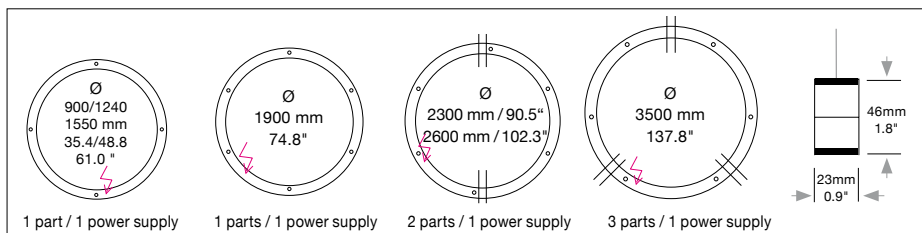

DOPPIO DIRECT / INDIRECT

Housing: Circular aluminum profile with integrated acrylic covers.
Design: SATTLER

	Size: L x W x H mm	inches	LED Watt	Lumen¹⁾	weight kg²⁾ / lbs²⁾	Item No.	LED	Dimming	LED	Finishes	Power Supply cable	Mounting Version	
Sizes	Ø 900 mm	35.4"	55 / 23	2,352 / 1,094	9 / 19.8	779.	X X.	X X.	X X.	X X.	X X X.	X	
	Ø 1240 mm	48.8"	72 / 30	3,027 / 1,300	10 / 22.0	780.	X X.	X X.	X X.	X X.	X X X.	X	
	Ø 1550 mm	61.0"	88 / 39	3,931 / 1,818	11 / 24.3	781.	X X.	X X.	X X.	X X.	X X X.	X	
	Ø 1900 mm	74.8"	110 / 46	4,592 / 2,120	12 / 26.5	782.	X X.	X X.	X X.	X X.	X X X.	X	
	Ø 2300 mm	90.5"	140 / 60	5,975 / 2,779	19 / 41.9	783.	X X.	X X.	X X.	X X.	X X X.	X	
	Ø 2600 mm	102.3"	165 / 69	6,702 / 3,067	21 / 46.3	784.	X X.	X X.	X X.	X X.	X X X.	X	
Indirect 	Ø 3500 mm	137.8"	210 / 88	8,753 / 4,178	29 / 63.9	785.	X X.	X X.	X X.	X X.	X X X.	X	
	Direct 												
Direct and indirect light separately switchable. If ordered with dimmer also separately dimmable													
DIRECT LED 24V CRI > 90 *CRI > 80		Warm-white		3000 K	(Standard)	X X X.	30.	X X.	X X.	X X.	X X X.	X	
		Neutral-white		4000 K	(Optional)	X X X.	40.	X X.	X X.	X X.	X X X.	X	
		Extra warm-white		2700 K	(Optional)	X X X.	27.	X X.	X X.	X X.	X X X.	X	
		Extra warm-white		2200 K*	(Optional)	X X X.	22.	X X.	X X.	X X.	X X X.	X	
INDIRECT LED 24V CRI > 90 *CRI > 80	 	Warm-white		3000 K	(Standard)	X X X.	X X.	X X.	30.	X X.	X X X.	X	
		Neutral-white		4000 K	(Optional)	X X X.	X X.	X X.	40.	X X.	X X X.	X	
		Extra warm-white		2700 K	(Optional)	X X X.	X X.	X X.	27.	X X.	X X X.	X	
		Extra warm-white		2200 K*	(Optional)	X X X.	X X.	X X.	22.	X X.	X X X.	X	
		RGB color control*			(Optional)	X X X.	X X.	X X.	60.	X X.	X X X.	X	
* (only in combination with dimming DMX, DALI)													
Dimming		Dimmable 0 - 10 V			(Standard)	X X X.	X X.	52.	X X.	X X.	X X X.	X	
		DMX (RGB possible)			(Optional)	X X X.	X X.	32.	X X.	X X.	X X X.	X	
		LUTRON (contact factory)			(Optional)	X X X.	X X.	72.	X X.	X X.	X X X.	X	
Finishes		11 white (Optional)						X X X.	X X.	X X.	X X.	X X X.	X
			22 aluminum polished	27 brush-finished aluminum	30 anthracite	32 crocodile black	33 sand silver fine textured						
		XX Custom finish											
			35 gold	36 brass	37 bronze fine textured	38 copper	10 black fine textured						
Power Supply Cable		Z 70 Silver (Optional)				X X X.	X X.	X X.	X X.	X X.	X X X.	X	
			Z 71 white	Z 72 grey	Z 73 black								
			Z 74 orange	Z 75 red	Z 76 green								
When using current carrying steel cables in Mounting Versions F, K, R, T leave this section blank