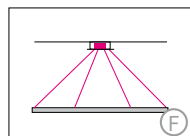

DOPPIO DIRECT / INDIRECT

Housing: Circular aluminum profile with integrated acrylic cover on the downside.
Design: SATTLER

Mounting Version

Standard
up to Ø 1900 mm / 74.8"
4-point suspension
up to Ø 3500 mm
6-point suspension
with external power supply
unit in suspended ceiling

up to Ø 1900 mm / 74.8"
4-point suspension
up to Ø 3500 mm
6-point suspension
with external power supply
unit in separate canopy

up to Ø 1900 mm / 74.8"
suspension through canopy

up to Ø 1900 mm / 74.8"
4 current-carrying steel
cables. Not in combination
with RGB