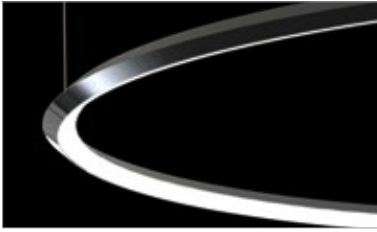

GIRATA Horizontal

Housing: Circular aluminum profile bent inwards 45°. Integrated acrylic cover.
Design: MARKUS BISCHOF

Sizes	Size: Ø mm	inches	LED Watt	Lumen ¹⁾	weight kg ²⁾ / lbs ²⁾	Item No.	LED	Dimming	LED	Finishes	Power Supply cable	Mounting Version	
Sizes	Ø 600 mm	23.6"	33	1,530	3.0 / 6.6	895.	x x .	x x .	x x .	x x .	x x x .	x	
	Ø 900 mm	35.4"	55	2,486	3.5 / 7.7	896.	x x .	x x .	x x .	x x .	x x x .	x	
	Ø 1240 mm	48.8"	72	3,314	5.0 / 11.0	897.	x x .	x x .	x x .	x x .	x x x .	x	
	Ø 1550 mm	61.0"	88	4,060	5.5 / 12.1	898.	x x .	x x .	x x .	x x .	x x x .	x	
LED 24V CRI > 90 *CRI > 80			Warm-white Neutral-white Extra warm-white Extra warm-white	3000 K (Standard) 4000 K (Optional) 2700 K (Optional) 2200 K* (Optional)		30. 40. 27. 22.	x x x . x x x . x x x . x x x .	x x . x x . x x . x x .	x x . x x . x x . x x .	x x . x x . x x . x x .	x x x . x x x . x x x . x x x .	x x x x	
Dimming			Dimmable 0 - 10 V DMX (RGB possible) LUTRON (contact factory)	(Standard) (Optional) (Optional)		51. 31. 71.	x x x . x x x . x x x .	x x . x x . x x .	00. 00. 00.	x x . x x . x x .	x x x . x x x . x x x .	x x x	
Finishes		11 white		22 aluminum polished		27 brush-finished aluminum		30 anthracite		32 crocodile black		33 sand silver fine textured	
(Standard)				35 gold		36 brass		37 bronze fine textured		38 copper		10 black fine textured	
(Optional)												XX Custom finish	
							x x x .	x x .	x x .	x x .	.	x x x .	x
Power Supply Cable		000 without Mounting Version F		Z 70 Silver		Z 71 white		Z 72 grey		Z 73 black			
(Standard)				Z 74 orange		Z 75 red		Z 76 green					
(Optional)													
When using current carrying steel cables in Mounting Versions F, K, R, T leave this section blank							x x x .	x x .	x x .	x x .	x x .	.	x

GIRATA Horizontal

Housing: Circular aluminum profile bent inwards 45°. Integrated acrylic cover.
Design: MARKUS BISCHOF

Mounting Version

4-point suspension with external power supply unit in suspended ceiling