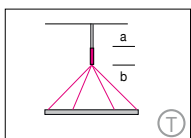

Suspension with pendant canopy PB 366 and current-carrying steel cables. (a) 5000 mm / 196.8" + (b) 3000 mm / 118.1" Not in combination with RGB.