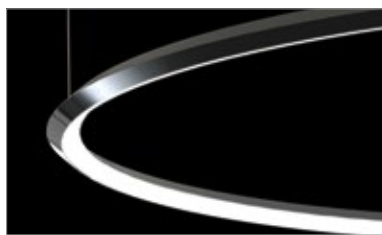

GIRATA Horizontal

Housing: Circular aluminum profile bent inwards 45°. Integrated acrylic cover.
Design: MARKUS BISCHOF

Sizes	Size: Ø mm	inches	LED Watt	Lumen ¹⁾	weight kg ²⁾ / lbs ²⁾	Item No.	LED	Dimming	LED	Finishes	Power Supply cable	Mounting Version	
Sizes	Ø 600 mm	23.6"	33	1,530	3.0 / 6.6	895.	x x .	x x .	x x .	x x .	x x x .	x	
	Ø 900 mm	35.4"	55	2,486	3.5 / 7.7	896.	x x .	x x .	x x .	x x .	x x x .	x	
	Ø 1240 mm	48.8"	72	3,314	5.0 / 11.0	897.	x x .	x x .	x x .	x x .	x x x .	x	
	Ø 1550 mm	61.0"	88	4,060	5.5 / 12.1	898.	x x .	x x .	x x .	x x .	x x x .	x	
LED 24V CRI > 90 *CRI > 80			Warm-white Neutral-white Extra warm-white Extra warm-white	3000 K (Standard) 4000 K (Optional) 2700 K (Optional) 2200 K* (Optional)		30. 40. 27. 22.	x x x . x x x . x x x . x x x .	x x . x x . x x . x x .	x x . x x . x x . x x .	x x . x x . x x . x x .	x x x . x x x . x x x . x x x .	x x x x	
Dimming			Dimmable 0 - 10 V DMX (RGB possible) LUTRON (contact factory)	(Standard) (Optional) (Optional)		51. 31. 71.	x x x . x x x . x x x .	x x . x x . x x .	00. 00. 00.	x x . x x . x x .	x x x . x x x . x x x .	x x x	
Finishes		11 white		22 aluminum polished		27 brush-finished aluminum		30 anthracite		32 crocodile black		33 sand silver fine textured	
(Standard)				35 gold		36 brass		37 bronze fine textured		38 copper		10 black fine textured	
(Optional)												XX Custom finish	
							x x x .	x x .	x x .	x x .	.	x x x .	x
Power Supply Cable		000 without Mounting Version F		Z 70 Silver		Z 71 white		Z 72 grey		Z 73 black			
(Standard)				Z 74 orange		Z 75 red		Z 76 green					
(Optional)													
When using current carrying steel cables in Mounting Versions F, K, R, T leave this section blank							x x x .	x x .	x x .	x x .	x x .	.	x

GIRATA Horizontal

Housing: Circular aluminum profile bent inwards 45°. Integrated acrylic cover.
Design: MARKUS BISCHOF

Mounting Version

4-point suspension with external power supply unit in suspended ceiling