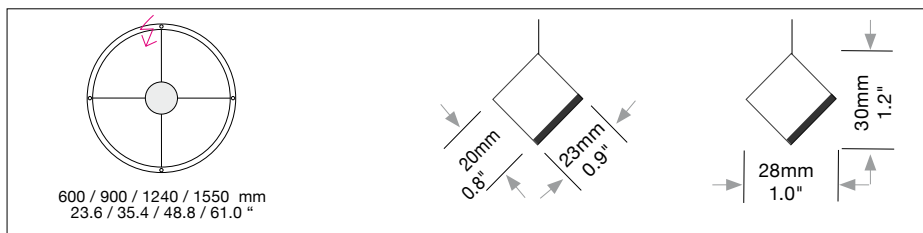

Housing: Circular aluminum profile bent inwards 45°. Integrated acrylic cover.
Design: MARKUS BISCHOF