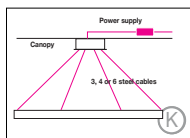

Suspension point as clamping unit with 4 cables and remote technical unit in suspended ceiling.

Item No.	LED	Dimming	LED	Finishes	Power Supply cable	Mounting Version
X X X.	X X.	X X.	X X.	X X.	X X X	.

X X X.	X X.	X X.	X X.	X X.	X X X	X

Complete order number

A, B, G, R, K = Distance of external power supply unit to light fixture max. 10m / 394".

S, T, K, E, F = Minimum suspension height half the diameter of light fixture, maximum suspension height two times diameter of light fixture

Including steel cable suspension 5000mm/197"; Version F,R 3000mm/118"; Version S,T 5000 + 3000mm / 197"+118" and/or power supply cable 5000mm/197"

Dimensions of external power supply units			
Typ	Size mm / inch	For use with Mounting Version	
	L W H		
DE 1F	360 x 150 x 85 mm / 14.2 x 5.9 x 3.3"	A, G, R, K	

Input voltage for all external power supply units and canopy is
120 / 277 VAC 50/60 Hz

Canopy finish: white (11) contact factory for other finishes
USA/Canada: Canopy mounts to 4" octagonal junction box.