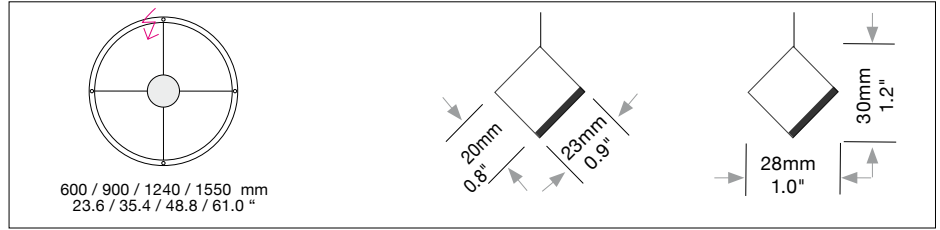

GIRATA Horizontal

Housing: Circular aluminum profile bent inwards 45°. Integrated acrylic cover.
Design: MARKUS BISCHOF

Sizes	Size: Ø mm	inches	LED Watt	Lumen ¹⁾	weight kg ²⁾ / lbs ²⁾	Item No.	LED	Dimming	LED	Finishes	Power Supply cable	Mounting Version	
Sizes	Ø 600 mm	23.6"	33	1,530	3.0 / 6.6	895.	x x .	x x .	x x .	x x .	x x x .	x	
	Ø 900 mm	35.4"	55	2,486	3.5 / 7.7	896.	x x .	x x .	x x .	x x .	x x x .	x	
	Ø 1240 mm	48.8"	72	3,314	5.0 / 11.0	897.	x x .	x x .	x x .	x x .	x x x .	x	
	Ø 1550 mm	61.0"	88	4,060	5.5 / 12.1	898.	x x .	x x .	x x .	x x .	x x x .	x	
LED 24V CRI > 90 *CRI > 80			Warm-white Neutral-white Extra warm-white Extra warm-white	3000 K (Standard) 4000 K (Optional) 2700 K (Optional) 2200 K* (Optional)		30. 40. 27. 22.	x x x . x x x . x x x . x x x .	x x . x x . x x . x x .	x x . x x . x x . x x .	x x . x x . x x . x x .	x x x . x x x . x x x . x x x .	x x x x	
Dimming			Dimmable 0 - 10 V DMX (RGB possible) LUTRON (contact factory)	(Standard) (Optional) (Optional)		51. 31. 71.	x x x . x x x . x x x .	x x . x x . x x .	00. 00. 00.	x x . x x . x x .	x x x . x x x . x x x .	x x x	
Finishes		11 white		22 aluminum polished		27 brush-finished aluminum		30 anthracite		32 crocodile black		33 sand silver fine textured	
(Standard)				35 gold		36 brass		37 bronze fine textured		38 copper		10 black fine textured	
(Optional)												XX Custom finish	
							x x x .	x x .	x x .	x x .	.	x x x .	x
Power Supply Cable		000 without Mounting Version F		Z 70 Silver		Z 71 white		Z 72 grey		Z 73 black			
(Standard)				Z 74 orange		Z 75 red		Z 76 green					
(Optional)													
When using current carrying steel cables in Mounting Versions F, K, R, T leave this section blank							x x x .	x x .	x x .	x x .	x x .	.	x