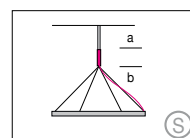

Suspension with pendant canopy PB 366 and steel cables (a) 5000 mm / 196.8" + (b) 3000 mm / 118.1"