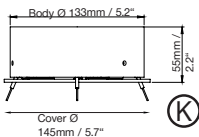

X X X.	X X.	X X.	X X.	X X.	X X X	X
--------	------	------	------	------	-------	---

Complete order number

A, B, G, R, K = Distance of external power supply unit to light fixture max. 10m / 394".

S, T, K, E, F = Minimum suspension height half the diameter of light fixture, maximum suspension height two times diameter of light fixture

Including steel cable suspension 5000mm/197"; Version F,R 3000mm/118"; Version S,T 5000 + 3000mm / 197"+118" and/or power supply cable 5000mm/197"

Dimensions of external power supply units			
Typ	Size mm / inch	For use with Mounting Version	
	L W H		
DE 1F	360 x 150 x 85 mm / 14.2 x 5.9 x 3.3"	A, G, R, K	

Dimensions of canopy (1 LED Stripe)			
Typ	Size mm / inch	For use with Mounting Version	
	Ø cover plate / body		
DB 230	Ø 230 / 210 mm / 9.5 x 8.3" up to size Ø 900 mm / 35.4"	B, E, F	
DB 290	Ø 290 / 260 mm / 11.4 x 10.2" up to size Ø 1550 mm / 61.0"	B, E, F	
PB 366	Ø 90 H 366 mm / 3.5 x 14.4" up to size Ø 1550 / 61.0"	S, T	