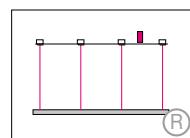

Suspension with current-carrying steel cables and cavity wall box. Not in connection with RGB.