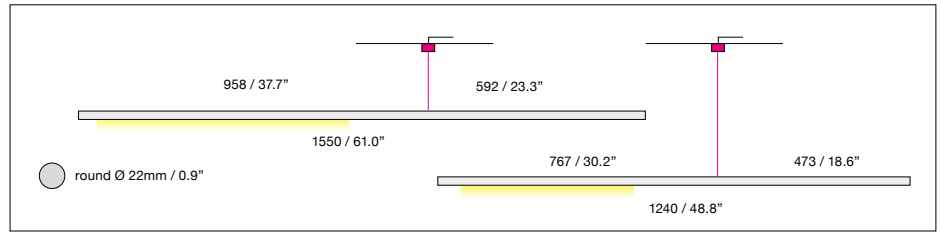

PALITO

Housing: Pendant light, aluminum housing
Design: Ulrich Sattler | Michael Schmidt, Code2design

	Size: Ø / L mm	Inches	LED Watt	Lumen¹	Weight² kg / lbs	Item No.	LED	Dimming	LED	Finishes	Power Supply cable	Mounting Version
SIZE	Ø 22 / L 1240	Ø 0.9 / L 48.8"	15	1760	1.4 / 3.1	1541.	x x x.	x x x.	x x x.	x x x.	x x x x.	x
	Ø 22 / L 1550	Ø 0.9 / L 61.0"	22	2640	2 / 4.4	1542.	x x x.	x x x.	x x x.	x x x.	x x x x.	x
LED 36V CRI > 90	 	Warm-white	3000 K	(Standard)	x x x.	30.	x x x.	x x x.	x x x.	x x x x.	x	
		Neutral-white	4000 K	(Optional)	x x x.							
		Extra warm-white	2700 K	(Optional)	x x x.							
Dimming	 Without Dimmer		(Standard)		x x x x.	x x x.	01.	00.	x x x.	x x x x.	x	
Finishes	 66 brushed anodized bronze	Optional	 60 silver anodized brushed	 62 brushed anodized black	 65 brushed anodized champ. gold	x x x x.	x x x.	x x x.	x x x.	. .	x x x x.	x
Power Supply Cable (Standard)	 Z 80 Black					x x x x.	x x x.	x x x.	x x x.	x x x.	Z80.	x
Mounting Version	 F Height adjustable on canopy Standard 1-point straight suspension (2000 mm / 78.7" max.) with integral driver in canopy DB90/94.	 R Ceiling cutout Ø 68 mm / 2.7"				x x x x.	x x x.	x x x.	x x x.	x x x.	x x x x.	F
	  DA 80 1-point straight suspension (2000 mm / 78.7" max.) with DA80 canopy and remote mounted driver.					x x x x.	x x x.	x x x.	x x x.	x x x.	x x x x.	R

Dimensions of canopy

Type   Size mm / inch

DB 90/94   **Mounting version F (Standard)**
Ø 90 / H 94 mm / 3.5 x 2.0"
Color black (10), white on request
Mounts to 4" junction box.

DA 80   **Mounting version R,** Ceiling cutout Ø 68 mm / 2.7"
Cover Ø 80 mm 3.1" , installation depth 80 mm / 3.1"
Color white 9003
Driver to be placed to a 5" junction box.

▶

x x x.	x x.	01.	00.	x x.	Z80.	x

Complete order number

Input voltage for all external power supply units and canopy is **120 / 277 VAC 50/60 Hz**

Luminaire can be tilted to the desired position by adjusting the counterweight knurled-screw.