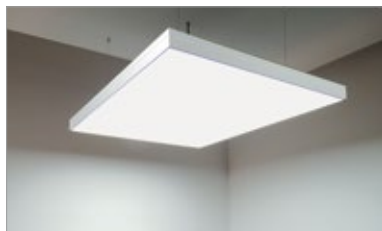

SKY

Housing: Aluminum profile frame, powder-coated in white with translucent foil (fire rating B1)
 Design: SATTLER

Size	Size: L x W x H mm	inches	LED Watt	Lumen ¹⁾	weight kg ²⁾ / lbs ²⁾	Item No.	LED	Dimming	LED	Finishes	Power Supply cable	Mounting Version
	LED full area 1243 x 1243 x 85	48.9 x 48.9 x 3.3"	175	16,500	28 / 61.7	182.	x x.	x x.	x x.	x x.	x x x.	x
	LED circumferential 1243 x 1243 x 85	48.9 x 48.9 x 3.3"	116	6,528	28 / 61.7	183.	x x.	x x.	x x.	x x.	x x x.	x
LED 24V CRI > 80		Neutral-white Cold-white Warm-white Extra warm-white Extra warm-white Tunable white*	4000 K 5000 K 3000 K 2700 K 2200 K 2700 - 6500 K	(Standard) (Optional) (Optional) (Optional) (Optional) (Optional)	x x x. x x x. x x x. x x x. x x x. x x x.	40. 50. 30. 27. 22. 65.	x x. x x. x x. x x. x x. x x.	x x. x x. x x. x x. x x. x x.	x x. x x. x x. x x. x x. x x.	x x x. x x x. x x x. x x x. x x x. x x x.	x x x x x x	
Dimming		Dimmable 0 - 10 V DMX LUTRON (contact factory)		(Standard) (Optional) (Optional)	x x x. x x x. x x x.	x x. x x. x x.	51. 31. 71.	00. 00. 00.	x x. x x. x x.	x x x. x x x. x x x.	x x x	
Finishes (Standard)	 11 white				x x x.	x x.	x x.	x x.	11	x x x.	x	
Power Supply Cable (Standard)	 Z 70 Silver				x x x.	x x.	x x.	x x.	.	Z70	x	

SKY

Housing: Aluminum profile frame, powder-coated in white with translucent foil (fire rating B1)
 Design: SATTLER

Mounting Version

4 point suspension with canopy in suspended ceiling

4 point suspension with canopy