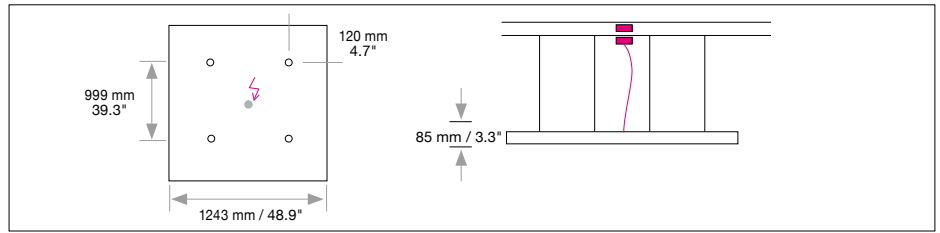

SKY

Housing: Aluminum profile frame, powder-coated in white with translucent foil (fire rating B1)
 Design: SATTLER

Size	Size: L x W x H mm	inches	LED Watt	Lumen ¹⁾	weight kg ²⁾ / lbs ²⁾	Item No.	LED	Dimming	LED	Finishes	Power Supply cable	Mounting Version
	LED full area 1243 x 1243 x 85	48.9 x 48.9 x 3.3"	175	16,500	28 / 61.7	182.	x x.	x x.	x x.	x x.	x x x.	x
	LED circumferential 1243 x 1243 x 85	48.9 x 48.9 x 3.3"	116	6,528	28 / 61.7	183.	x x.	x x.	x x.	x x.	x x x.	x
LED 24V CRI > 80		Neutral-white Cold-white Warm-white Extra warm-white Extra warm-white Tunable white*	4000 K 5000 K 3000 K 2700 K 2200 K 2700 - 6500 K	(Standard) (Optional) (Optional) (Optional) (Optional) (Optional)	x x x. x x x. x x x. x x x. x x x. x x x.	40. 50. 30. 27. 22. 65.	x x. x x. x x. x x. x x. x x.	x x. x x. x x. x x. x x. x x.	x x. x x. x x. x x. x x. x x.	x x x. x x x. x x x. x x x. x x x. x x x.	x x x x x x	
Dimming		Dimmable 0 - 10 V DMX LUTRON (contact factory)		(Standard) (Optional) (Optional)	x x x. x x x. x x x.	x x. x x. x x.	51. 31. 71.	00. 00. 00.	x x. x x. x x.	x x x. x x x. x x x.	x x x	
Finishes (Standard)	 11 white				x x x.	x x.	x x.	x x.	11	x x x.	x	
Power Supply Cable (Standard)	 Z 70 Silver				x x x.	x x.	x x.	x x.	.	Z70	x	

SKY

Housing: Aluminum profile frame, powder-coated in white with translucent foil (fire rating B1)
 Design: SATTLER

Mounting Version

4 point suspension with canopy in suspended ceiling

4 point suspension with canopy

B = Distance of external power supply unit to light fixture max. 10m / 394"

Including steel cable suspension 5000mm / 197"
 and power supply cable 5000mm / 197"

Dimensions of canopy			For use with Mounting Version
Typ	Size mm / inch body / H		
(body white)	DBS 300 Ø 300 / 50mm / 11.8 / 1.9"	B	