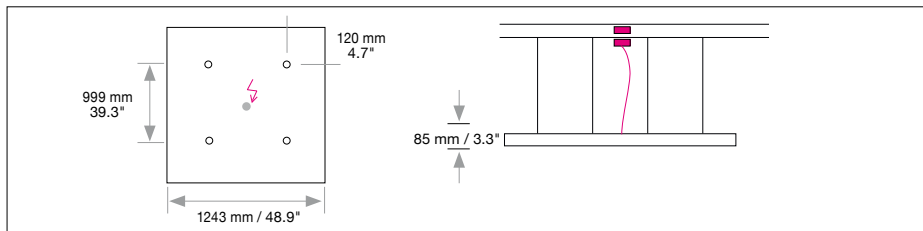

SKY

Housing: Aluminum profile frame, powder-coated in white with translucent foil (fire rating B1)
 Design: SATTLER

Size	Size: L x W x H mm	inches	LED Watt	Lumen ¹⁾	weight kg ²⁾ / lbs ²⁾	Item No.	LED	Dimming	LED	Finishes	Power Supply cable	Mounting Version
	LED full area 1243 x 1243 x 85	48.9 x 48.9 x 3.3"	175	16,500	28 / 61.7	182.	x x.	x x.	x x.	x x.	x x x.	x
	LED circumferential 1243 x 1243 x 85	48.9 x 48.9 x 3.3"	116	6,528	28 / 61.7	183.	x x.	x x.	x x.	x x.	x x x.	x
LED 24V CRI > 80		Neutral-white Cold-white Warm-white Extra warm-white Extra warm-white Tunable white*	4000 K 5000 K 3000 K 2700 K 2200 K 2700 - 6500 K	(Standard) (Optional) (Optional) (Optional) (Optional) (Optional)	x x x. x x x. x x x. x x x. x x x. x x x.	40. 50. 30. 27. 22. 65.	x x. x x. x x. x x. x x. x x.	x x. x x. x x. x x. x x. x x.	x x. x x. x x. x x. x x. x x.	x x x. x x x. x x x. x x x. x x x. x x x.	x x x x x x	
Dimming		Dimmable 0 - 10 V DMX LUTRON (contact factory)		(Standard) (Optional) (Optional)	x x x. x x x. x x x.	x x. x x. x x.	51. 31. 71.	00. 00. 00.	x x. x x. x x.	x x x. x x x. x x x.	x x x	
Finishes (Standard)	 11 white				x x x.	x x.	x x.	x x.	11	x x x.	x	
Power Supply Cable (Standard)	 Z 70 Silver				x x x.	x x.	x x.	x x.	.	Z70	x	

SKY

Housing: Aluminum profile frame, powder-coated in white with translucent foil (fire rating B1)
 Design: SATTLER

Mounting Version

4 point suspension with canopy in suspended ceiling

4 point suspension with canopy

B = Distance of external power supply unit to light fixture max. 10m / 394"

Including steel cable suspension 5000mm / 197"
 and power supply cable 5000mm / 197"

Dimensions of canopy			For use with Mounting Version
Typ	Size mm / inch body / H		
(body white)	DBS 300 Ø 300 / 50mm / 11.8 / 1.9"	B	